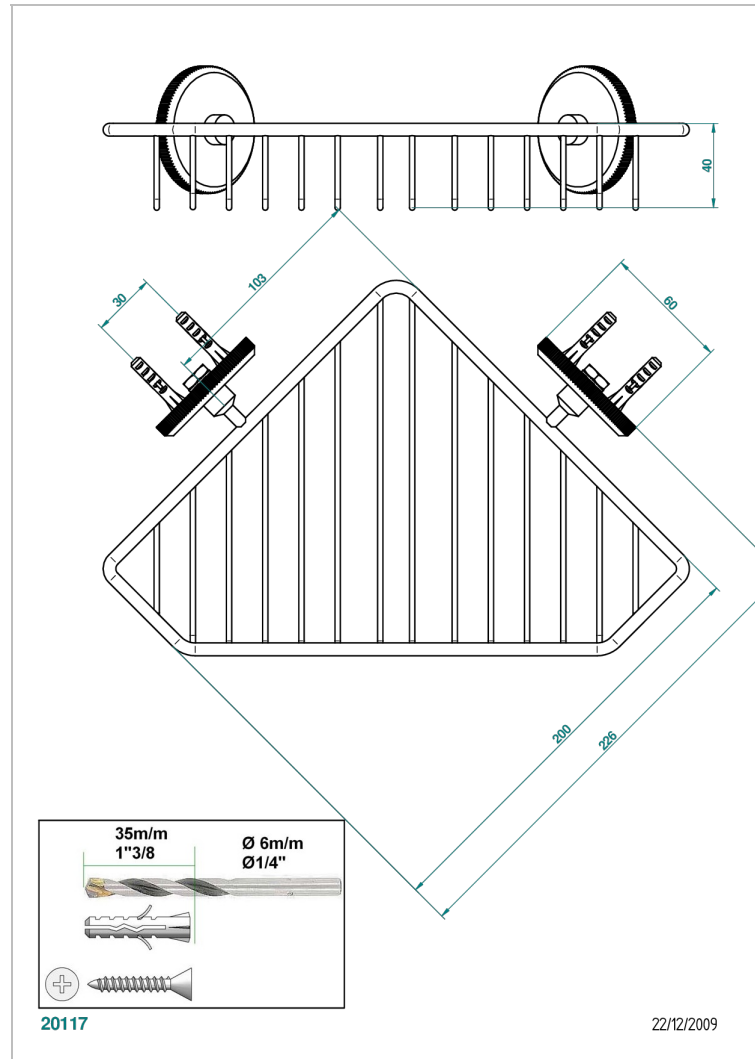

# TRADITION CRYSTAL

A59-3623

Corner soap dish with flanges, 200 x 200 mm

## CHARACTERISTIC

- Tradition Crystal
- Corner soap dish with flanges, 200 x 200 mm