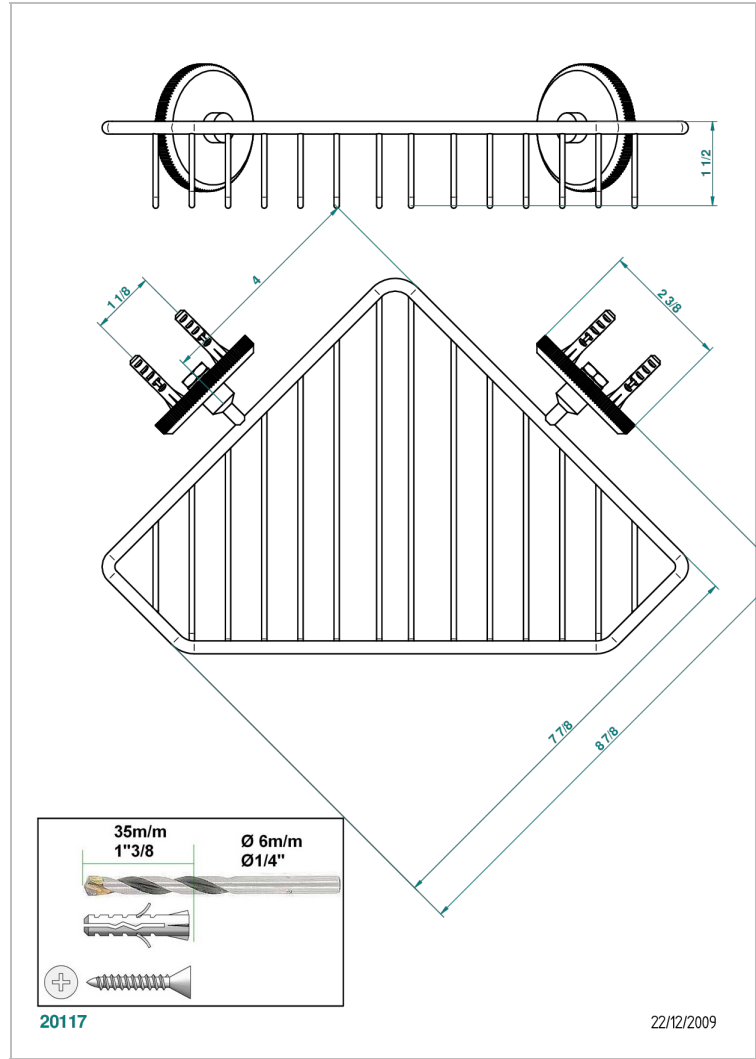

# TRADITION CRYSTAL

A59-3623

Corner soap dish with flanges, 200 x 200 mm

## CHARACTERISTIC

- Tradition Crystal
- Corner soap dish with flanges, 200 x 200 mm