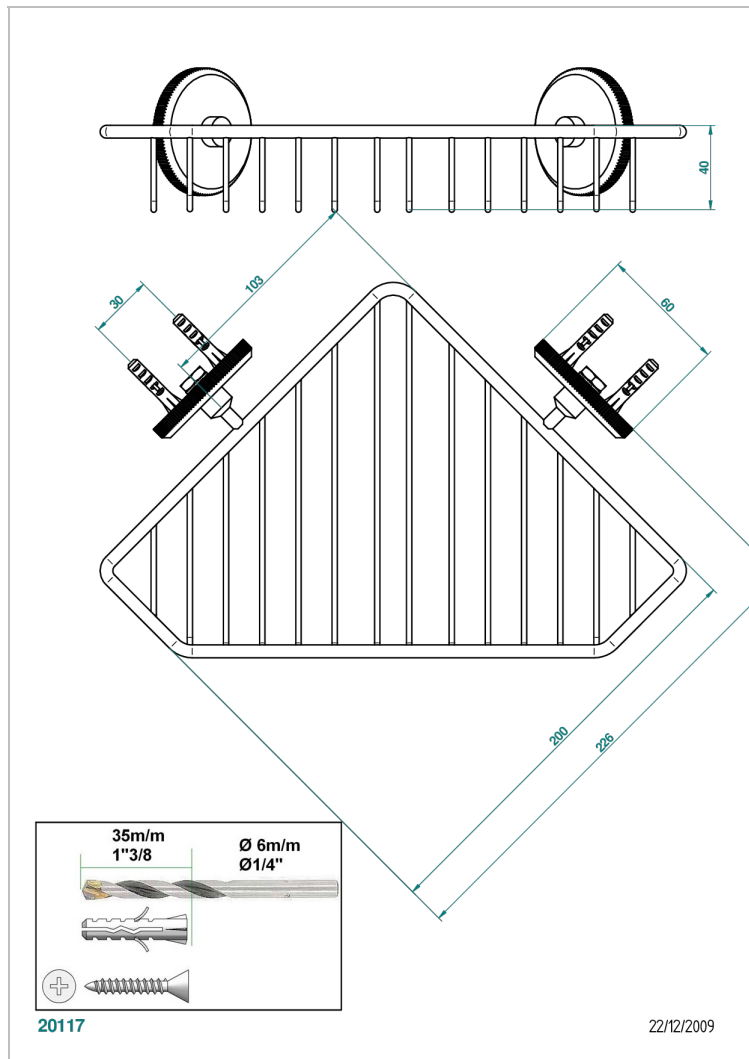

TRADITION WITH LEVER HANDLES

A58-3623

Large corner soap basket, wall mounted

CHARACTERISTIC

- Tradition with lever handles
- Large corner soap basket, wall mounted

AVAILABLE FINITIONS

Black ceram - D30

Blush PVD - H62