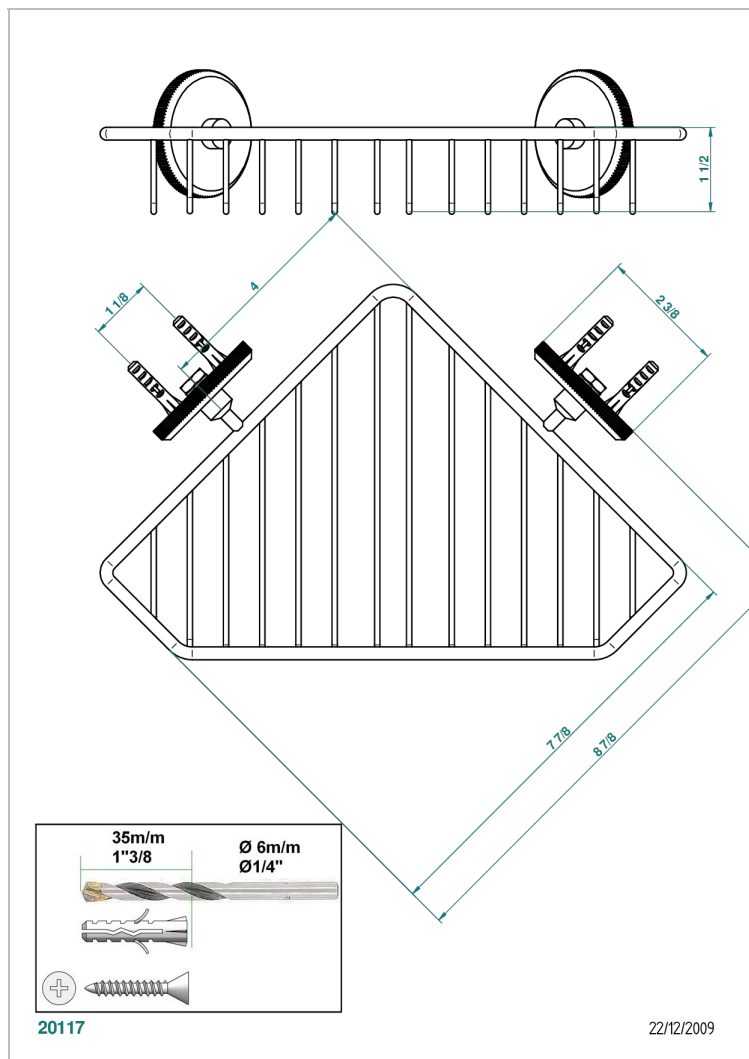

# TRADITION WITH LEVER HANDLES

A58-3623

Large corner soap basket, wall mounted

## CHARACTERISTIC

- Tradition with lever handles
- Large corner soap basket, wall mounted