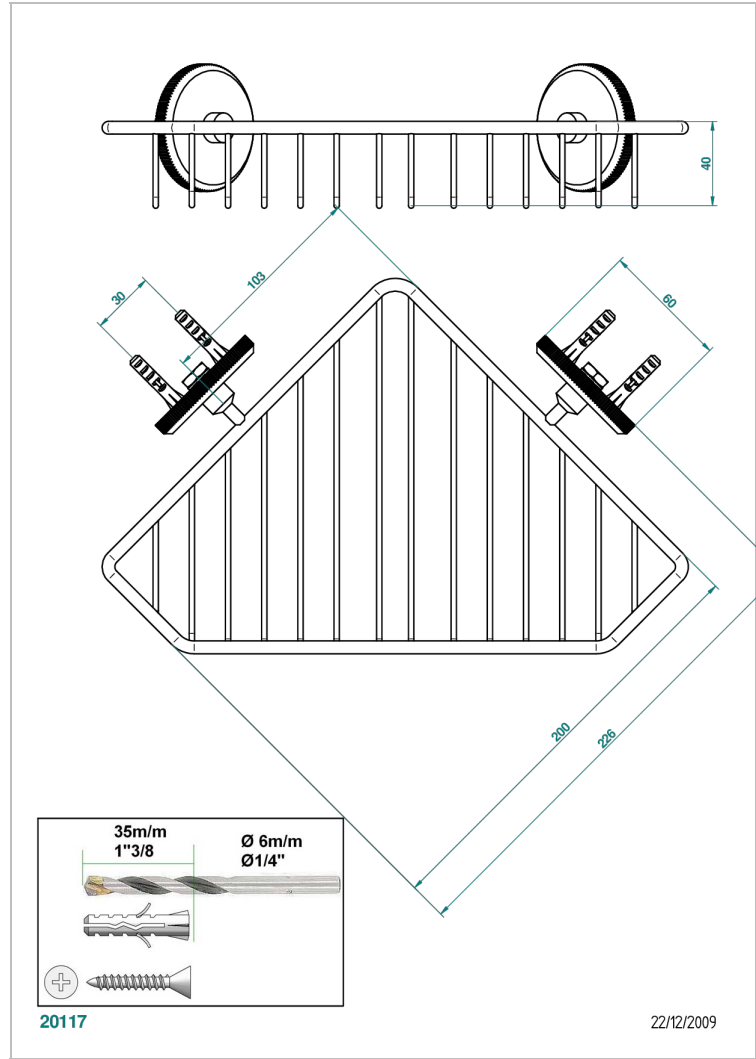

TRADITION WITH LEVER

A58-3623

Corner soap dish with flanges, 200 x 200 mm

CHARACTERISTIC

- Tradition with lever
- Corner soap dish with flanges, 200 x 200 mm

AVAILABLE FINITIONS

Antique nickel - H28
Black ceram - D30
Blush PVD - H62
Brass color PVD - H49
Brown bronze color PVD - F33
Gold color PVD - H52