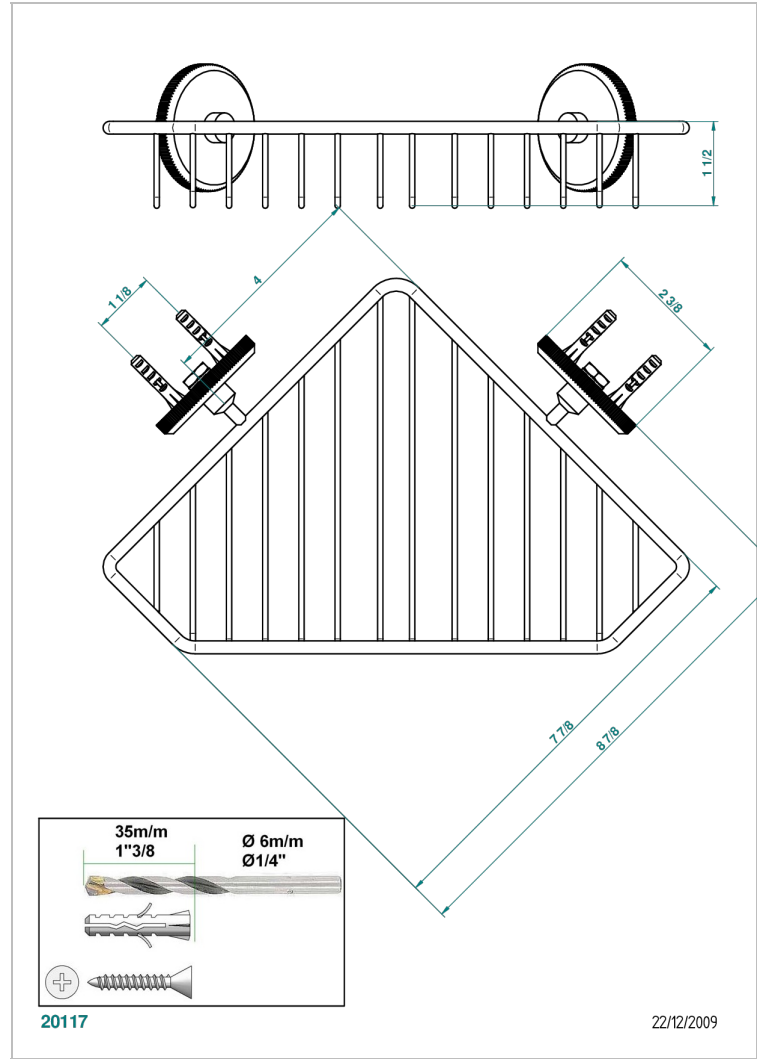

TRADITION WITH LEVER

A58-3623

Corner soap dish with flanges, 200 x 200 mm

CHARACTERISTIC

- Tradition with lever
- Corner soap dish with flanges, 200 x 200 mm

AVAILABLE FINITIONS

Antique nickel - H28
Black ceram - D30
Blush PVD - H62
Brass color PVD - H49
Brown bronze color PVD - F33
Gold color PVD - H52