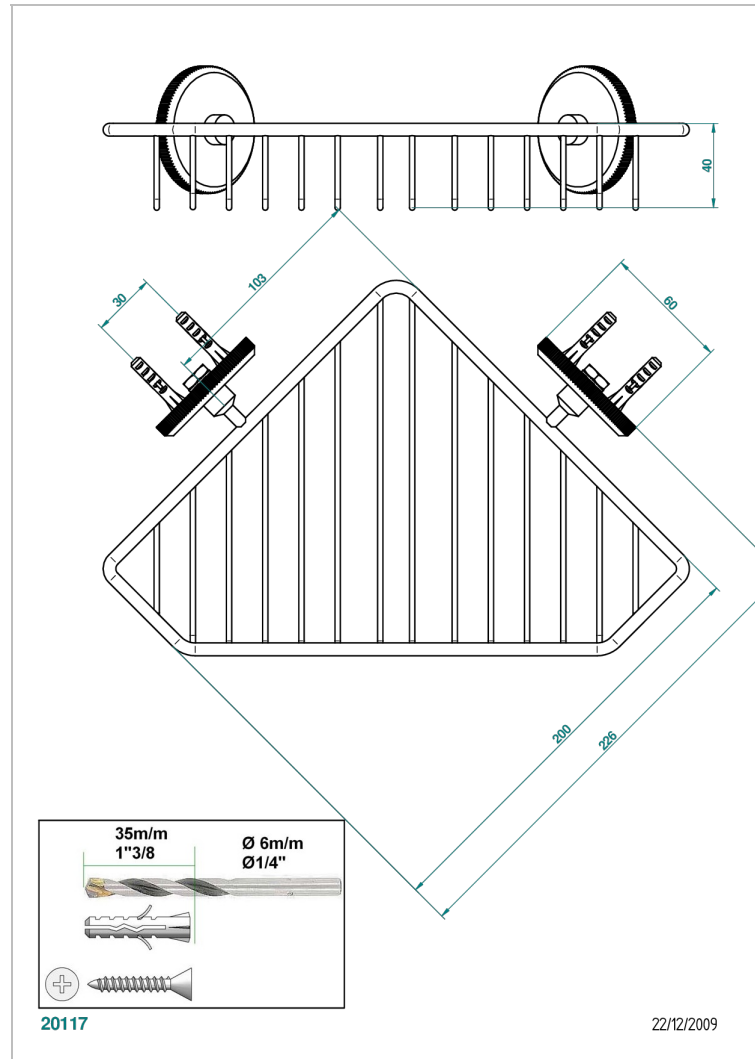

ART DECO CRYSTAL

A56-3623

Large corner soap basket, wall mounted

THG[®]
PARIS

CHARACTERISTIC

- Art Déco Crystal
- Large corner soap basket, wall mounted

AVAILABLE FINITIONS

Black ceram - D30
Blush PVD - H62
Brass color PVD - H49
Brown bronze color PVD - F33
Chrome polished - A02
Chrome polished / gold polished - G02