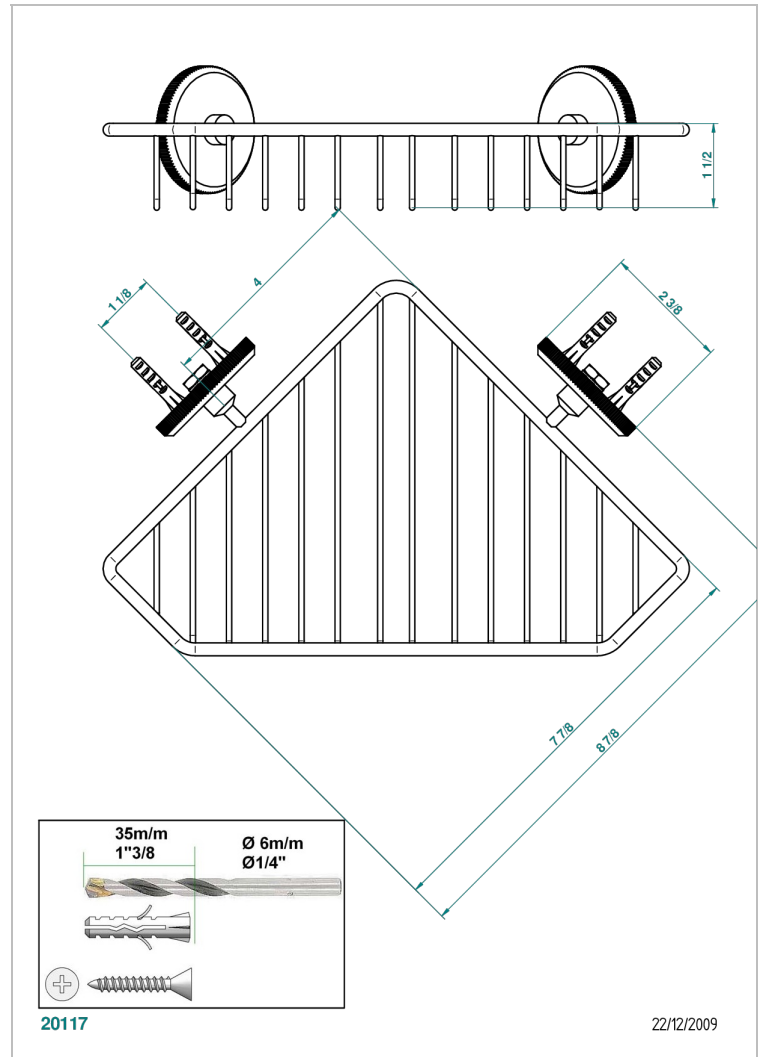

ART DECO CRYSTAL

A56-3623

Large corner soap basket, wall mounted

THG[®]
PARIS

CHARACTERISTIC

- Art Déco Crystal
- Large corner soap basket, wall mounted

AVAILABLE FINITIONS

Black ceram - D30
Blush PVD - H62
Brass color PVD - H49
Brown bronze color PVD - F33
Chrome polished - A02
Chrome polished / gold polished - G02