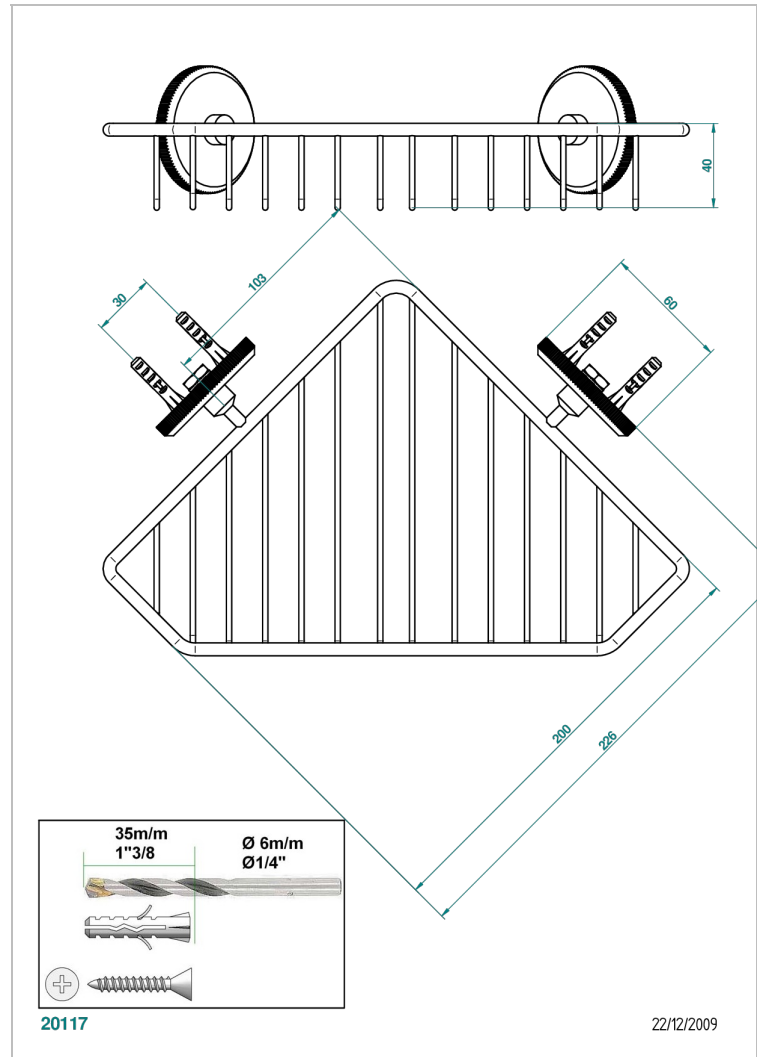

# ART DECO CRYSTAL

A56-3623

Corner soap dish with flanges, 200 x 200 mm

THG<sup>®</sup>  
PARIS

## CHARACTERISTIC

- Art Déco Crystal
- Corner soap dish with flanges, 200 x 200 mm