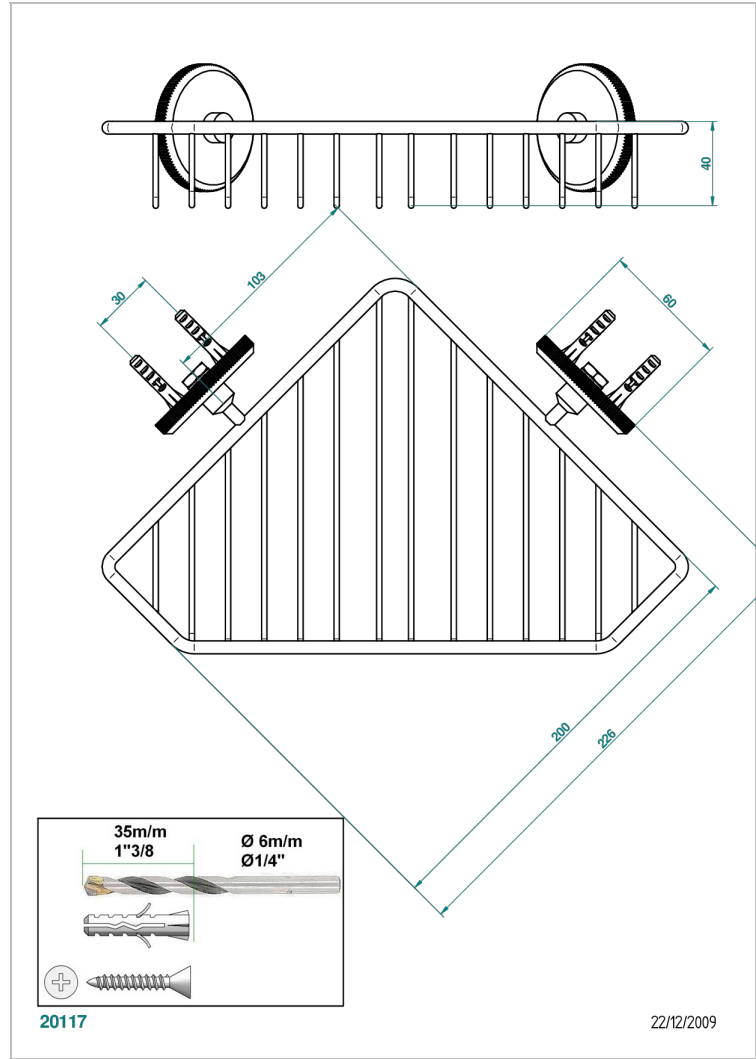

ART DECO CRYSTAL

A56-3623

Corner soap dish with flanges, 200 x 200 mm

CHARACTERISTIC

- Art Déco Crystal
- Corner soap dish with flanges, 200 x 200 mm

AVAILABLE FINITIONS

Antique nickel - H28
Black ceram - D30
Blush PVD - H62
Brass color PVD - H49
Brown bronze color PVD - F33
Gold color PVD - H52