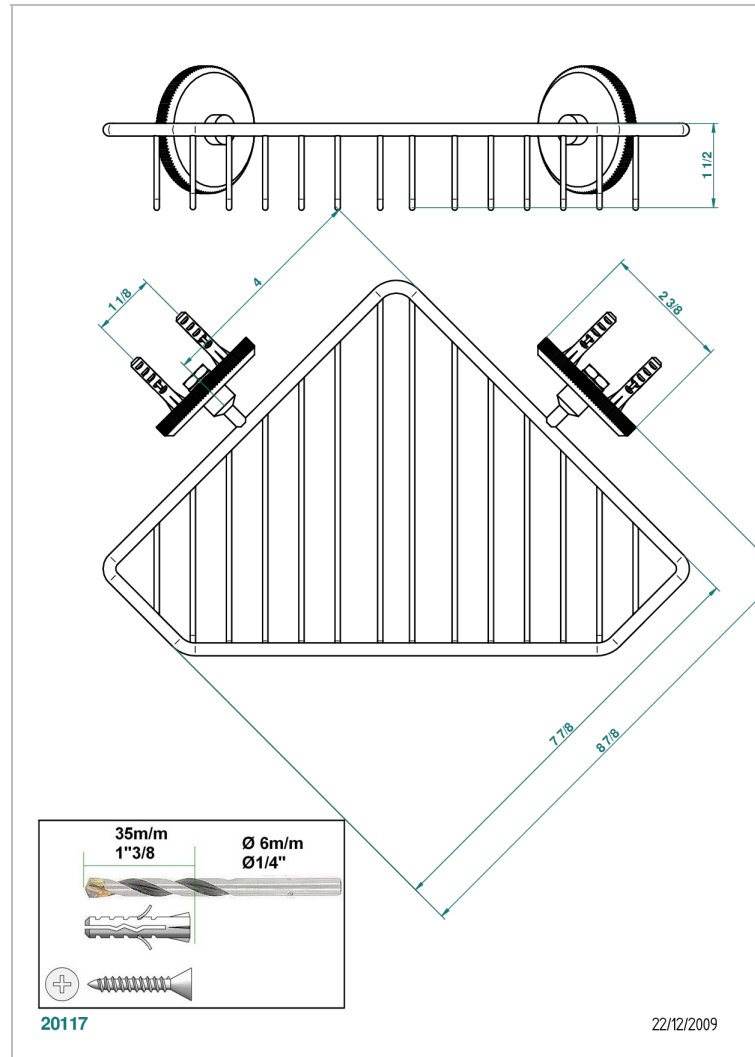

ART DECO CRYSTAL

A56-3623

Corner soap dish with flanges, 200 x 200 mm

CHARACTERISTIC

- Art Déco Crystal
- Corner soap dish with flanges, 200 x 200 mm

AVAILABLE FINITIONS

Antique nickel - H28
Black ceram - D30
Blush PVD - H62
Brass color PVD - H49
Brown bronze color PVD - F33
Gold color PVD - H52