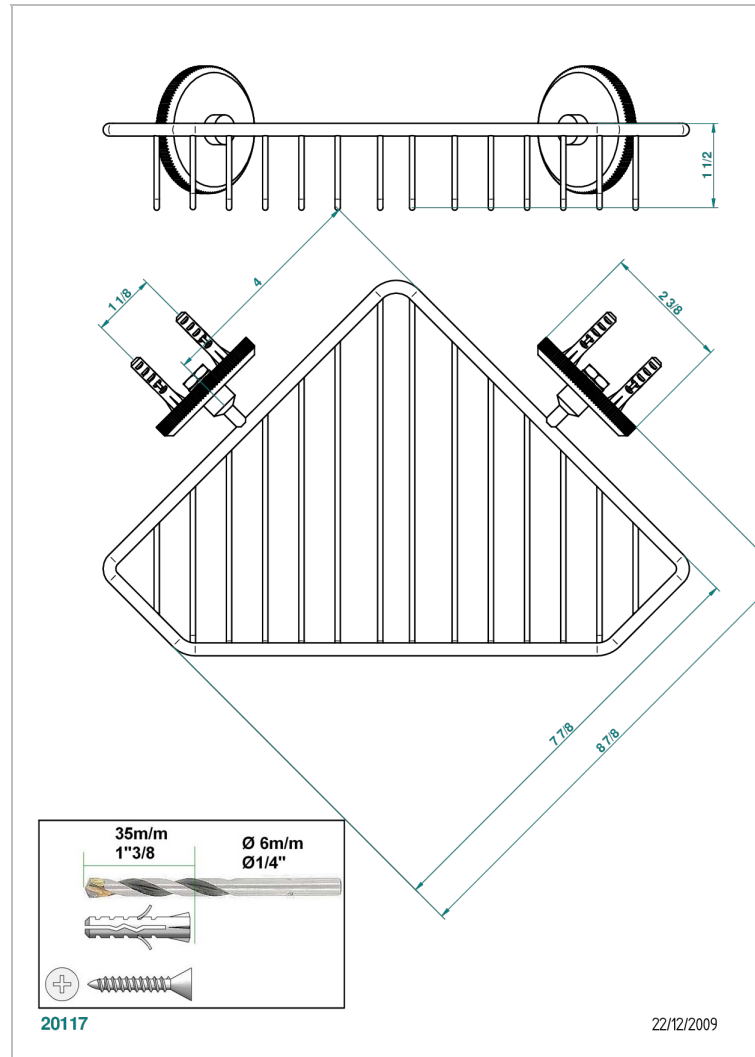

ART DECO WITH LEVER

A55-3623

Corner soap dish with flanges, 200 x 200 mm

CHARACTERISTIC

- Art Déco with lever
- Corner soap dish with flanges, 200 x 200 mm

AVAILABLE FINITIONS

Antique nickel - H28
Black ceram - D30
Blush PVD - H62
Brass color PVD - H49
Brown bronze color PVD - F33
Gold color PVD - H52