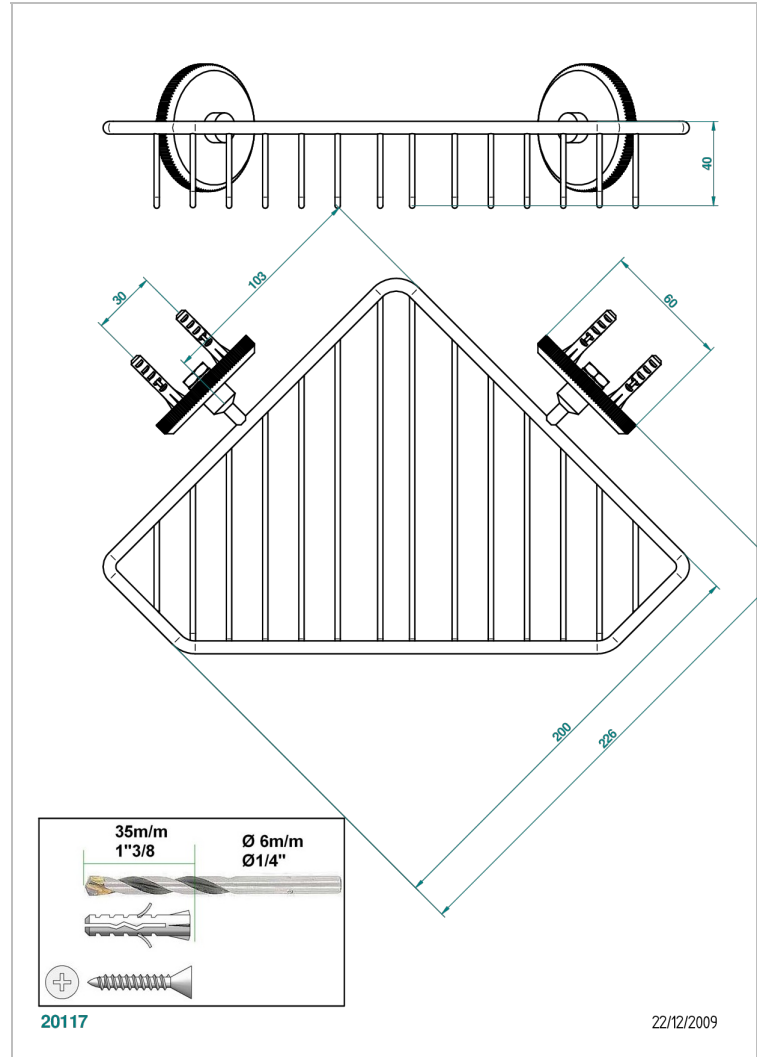

ART DECO WITH LEVER

A55-3623

Corner soap dish with flanges, 200 x 200 mm

CHARACTERISTIC

- Art Déco with lever
- Corner soap dish with flanges, 200 x 200 mm

AVAILABLE FINITIONS

Antique nickel - H28
Black ceram - D30
Blush PVD - H62
Brass color PVD - H49
Brown bronze color PVD - F33
Gold color PVD - H52