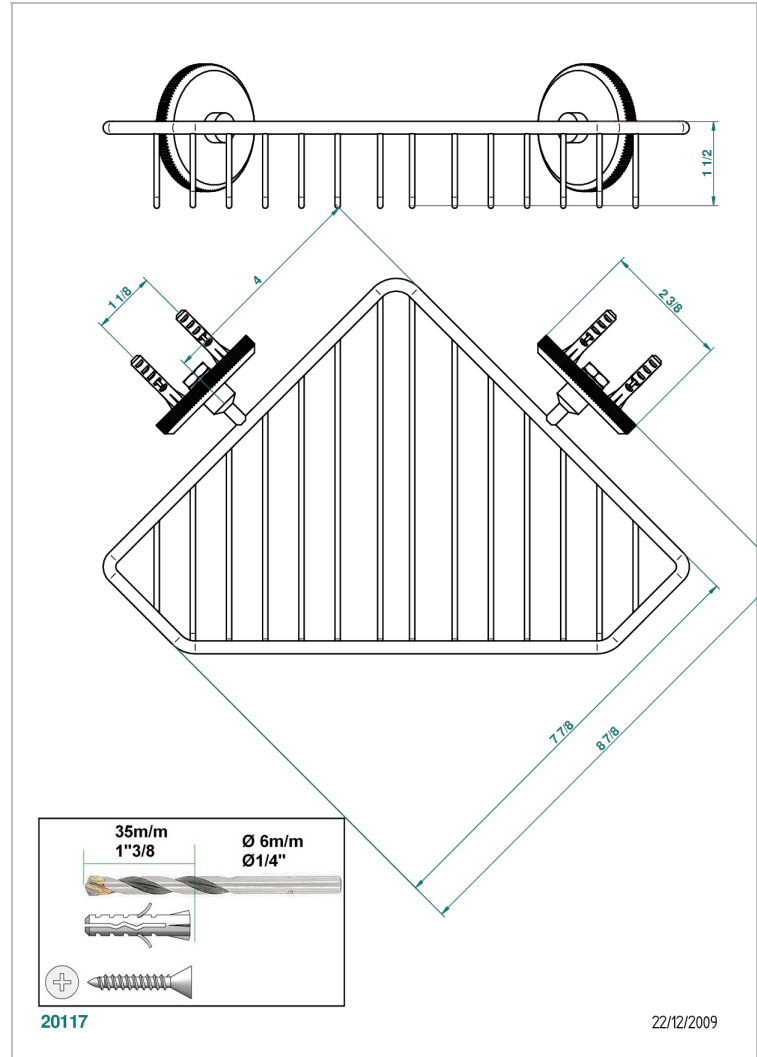

ART DECO WITH LEVER

A55-3623

Corner soap dish with flanges, 200 x 200 mm

CHARACTERISTIC

- Art Déco with lever
- Corner soap dish with flanges, 200 x 200 mm

AVAILABLE FINITIONS

Antique nickel - H28
Black ceram - D30
Blush PVD - H62
Brass color PVD - H49
Brown bronze color PVD - F33
Gold color PVD - H52