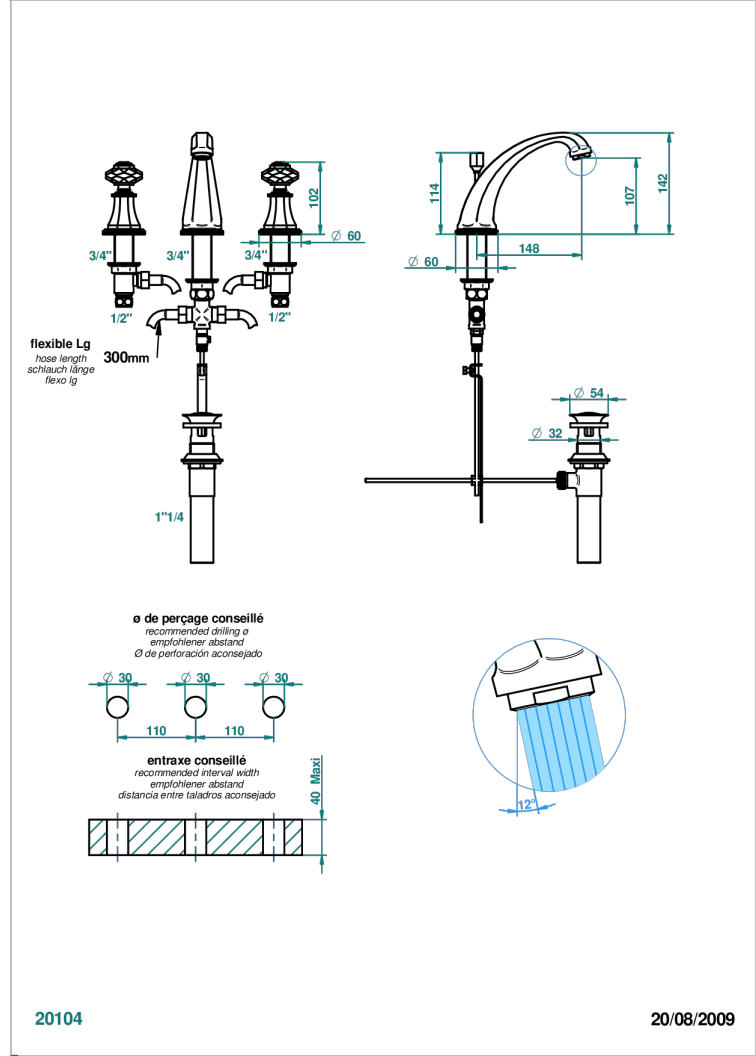

TRADITION CRYSTAL

A59-152/US

Widespread lavatory set, high spout, with drain

CHARACTERISTIC

- Tradition Crystal
- Widespread lavatory set, high spout, with drain

TECHNICAL SPECS

- Recommandé : 3 bars (max. 5 bars) - Advised : 43,5 psi (max. 72 psi)
- 5,7 l/min à 3 bars (1.5 gpm at 43.5 psi)