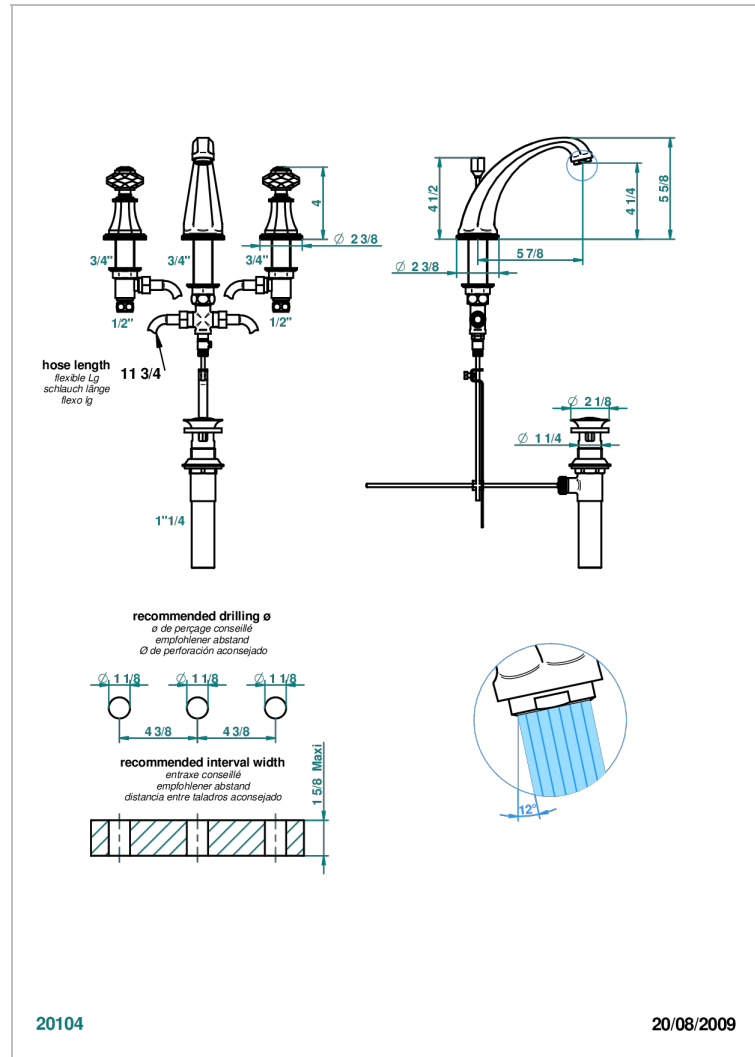

TRADITION CRYSTAL

A59-152/US

Widespread lavatory set, high spout, with drain

CHARACTERISTIC

- Tradition Crystal
- Widespread lavatory set, high spout, with drain

TECHNICAL SPECS

- Recommandé : 3 bars (max. 5 bars) - Advised : 43,5 psi (max. 72 psi)
- 5,7 l/min à 3 bars (1.5 gpm at 43.5 psi)