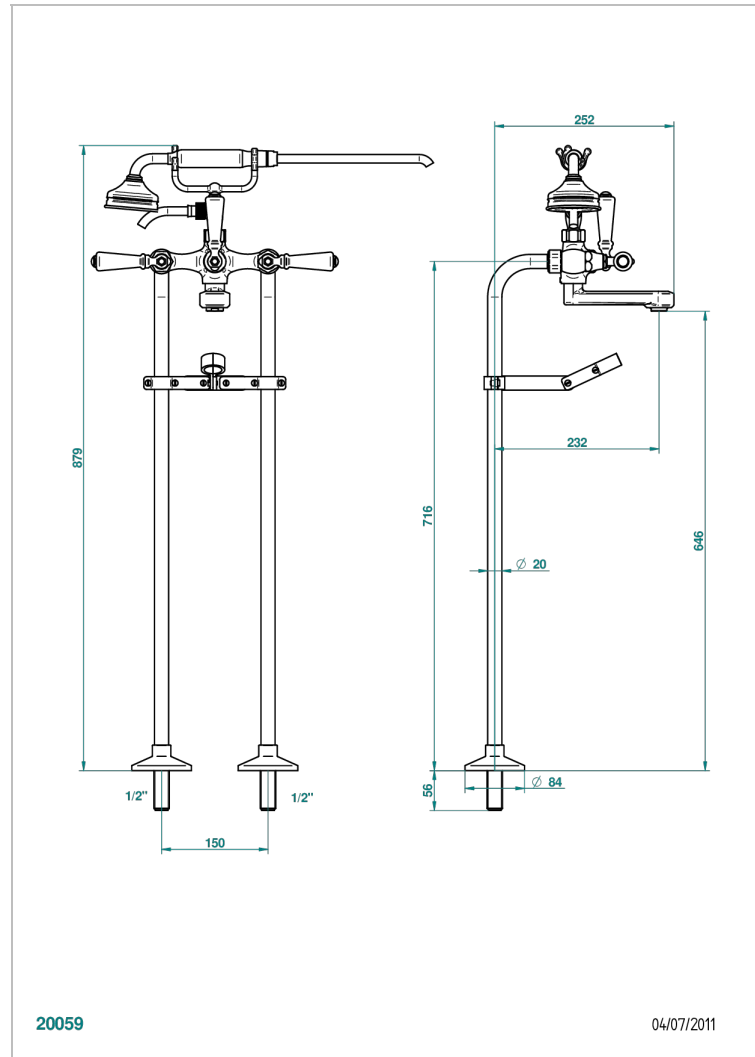

# CHARLESTON WITH LEVER

G75-13700

THG<sup>®</sup>  
PARIS

Free-standing 2-hole bath/telephone shower mixer with upright connections and "T" piece fixation

## CHARACTERISTIC

- Charleston with lever
- Free-standing 2-hole bath/telephone shower mixer with upright connections and "T" piece fixation

## TECHNICAL SPECS

- Recommandé : 3 bars (max. 5 bars) - Advised : 43,5 psi (max. 72 psi)
- Bec : 35 l/min à 3 bars - Douchette : 9,5 l/min à 3 bars
- Spout : 9.26 gpm at 43.5 psi - Handshower : 2.5 gpm at 43.5 psi