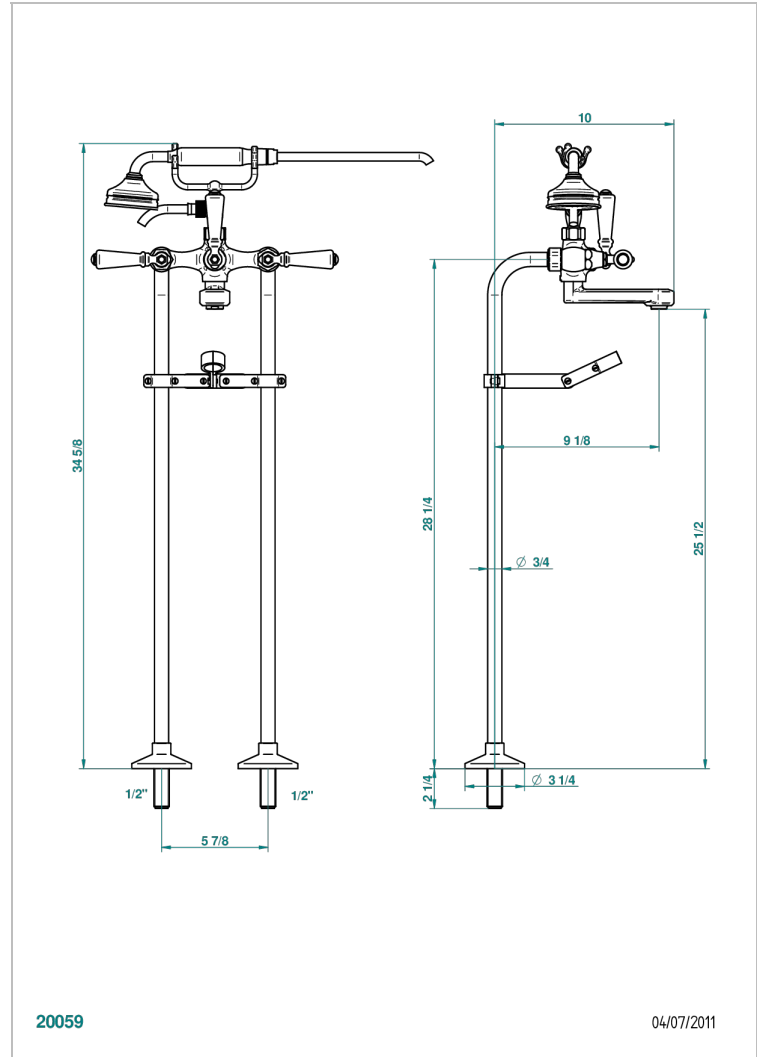

CHARLESTON WITH LEVER

G75-13700

THG[®]
PARIS

Free-standing 2-hole bath/telephone shower mixer with upright connections and "T" piece fixation

CHARACTERISTIC

- Charleston with lever
- Free-standing 2-hole bath/telephone shower mixer with upright connections and "T" piece fixation

TECHNICAL SPECS

- Recommandé : 3 bars (max. 5 bars) - Advised : 43,5 psi (max. 72 psi)
- Bec : 35 l/min à 3 bars - Douchette : 9,5 l/min à 3 bars
- Spout : 9.26 gpm at 43.5 psi - Handshower : 2.5 gpm at 43.5 psi