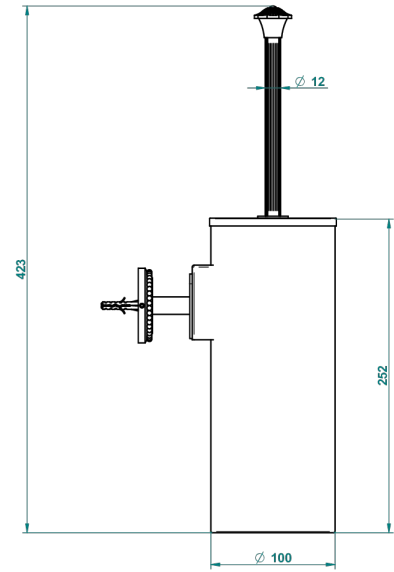

AMOUR DE TRIANON

G24-4720C

Metal toilet brush holder with brush with cover wall mounted

THG®
PARIS

20051

12/01/2016

CHARACTERISTIC

- Amour de Trianon
- Metal toilet brush holder with brush with cover wall mounted

AVAILABLE FINITIONS

Black ceram - D30
Chrome polished - A02
Chrome polished / gold polished - G02
Copper antique matt, coated - H07
Gold mat - F07
Gold polished - F01

Light coated bronze - D01
Matt chrome (American satin) - C02
Matt nickel (American satin) - C01
Nickel antique / Sovereign - H28
Nickel polished - B01
Soft gold - F30

Soft matt gold - F31