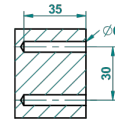

AMOUR DE TRIANON

G24-4720C

Metal toilet brush holder with brush with cover wall mounted

THG®
PARIS

20051

12/01/2016

CHARACTERISTIC

- Amour de Trianon
- Metal toilet brush holder with brush with cover wall mounted

AVAILABLE FINITIONS

Black ceram - D30
Chrome polished - A02
Chrome polished / gold polished - G02
Copper antique matt, coated - H07
Gold mat - F07
Gold polished - F01

Light coated bronze - D01
Matt chrome (American satin) - C02
Matt nickel (American satin) - C01
Nickel antique / Sovereign - H28
Nickel polished - B01
Soft gold - F30

Soft matt gold - F31