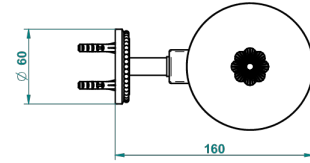

AMOUR DE TRIANON

G24-4720C

Metal toilet brush holder with brush with cover wall mounted

THG®
PARIS

20051

12/01/2016

CHARACTERISTIC

- Amour de Trianon
- Metal toilet brush holder with brush with cover wall mounted

AVAILABLE FINITIONS

Black ceram - D30
Chrome polished - A02
Chrome polished / gold polished - G02
Copper antique matt, coated - H07
Gold mat - F07
Gold polished - F01

Light coated bronze - D01
Matt chrome (American satin) - C02
Matt nickel (American satin) - C01
Nickel antique / Sovereign - H28
Nickel polished - B01
Soft gold - F30

Soft matt gold - F31