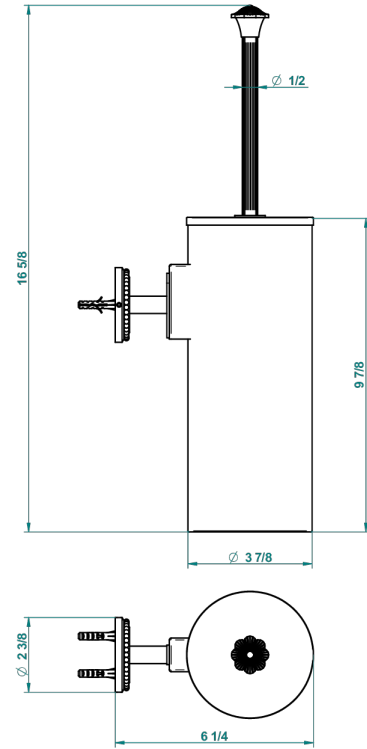

AMOUR DE TRIANON

G24-4720C

Metal toilet brush holder with brush with cover wall mounted

THG®
PARIS

20051

12/01/2016

CHARACTERISTIC

- Amour de Trianon
- Metal toilet brush holder with brush with cover wall mounted

AVAILABLE FINITIONS

Black ceram - D30
Chrome polished - A02
Chrome polished / gold polished - G02
Copper antique matt, coated - H07
Gold mat - F07
Gold polished - F01

Light coated bronze - D01
Matt chrome (American satin) - C02
Matt nickel (American satin) - C01
Nickel antique / Sovereign - H28
Nickel polished - B01
Soft gold - F30

Soft matt gold - F31