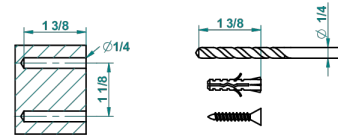

AMOUR DE TRIANON

G24-4720C

Metal toilet brush holder with brush with cover wall mounted

THG®
PARIS

20051

12/01/2016

CHARACTERISTIC

- Amour de Trianon
- Metal toilet brush holder with brush with cover wall mounted

AVAILABLE FINITIONS

Black ceram - D30
Chrome polished - A02
Chrome polished / gold polished - G02
Copper antique matt, coated - H07
Gold mat - F07
Gold polished - F01

Light coated bronze - D01
Matt chrome (American satin) - C02
Matt nickel (American satin) - C01
Nickel antique / Sovereign - H28
Nickel polished - B01
Soft gold - F30

Soft matt gold - F31