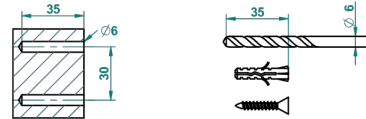

20051

12/01/2016

CHARACTERISTIC

- Versailles
- Metal toilet brush holder with brush with cover wall mounted

AVAILABLE FINITIONS

Black ceram - D30
Blush PVD - H62
Brass color PVD - H49
Brown bronze color PVD - F33
Chrome polished - A02
Chrome polished / gold polished - G02

Copper antique matt, coated - H07
Gold color PVD - H52
Gold mat - F07
Gold polished - F01
Graphite PVD - H64
Light coated bronze - D01

Matt Umber PVD - H67
Matt blush PVD - H60
Matt brass color PVD - H50
Matt brown bronze color PVD - F34
Matt chrome (American satin) - C02
Matt gold color PVD - H53

Matt graphite PVD - H65
Matt nickel (American satin) - C01
Matt nickel color PVD - H56
Nickel antique / Sovereign - H28
Nickel color PVD - H55
Nickel polished - B01

Soft gold - F30
Soft matt gold - F31
Umber PVD - H66