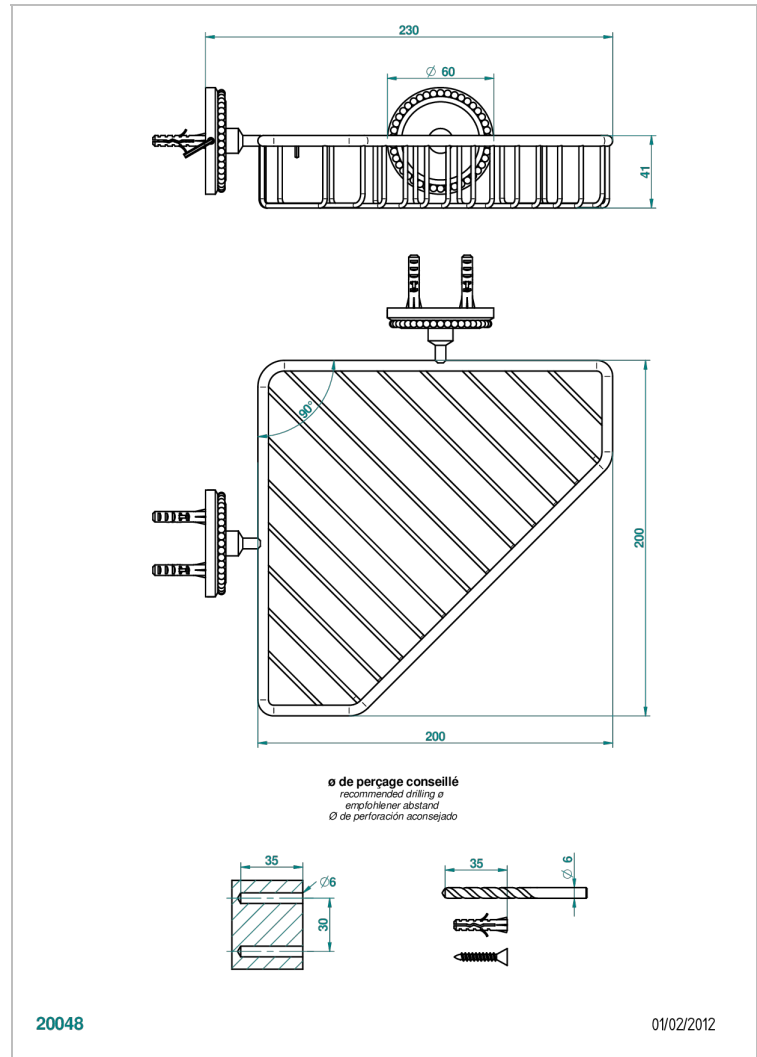

AMOUR DE TRIANON

G24-3623

Corner soap dish with flanges, 200 x 200 mm

THG[®]
PARIS

CHARACTERISTIC

- Amour de Trianon
- Corner soap dish with flanges, 200 x 200 mm

AVAILABLE FINITIONS

Antique nickel - H28
Black ceram - D30
Lacquered light bronze - D01
Matt chrome - C02
Matt gold - F07
Matt nickel (color finish) - C01