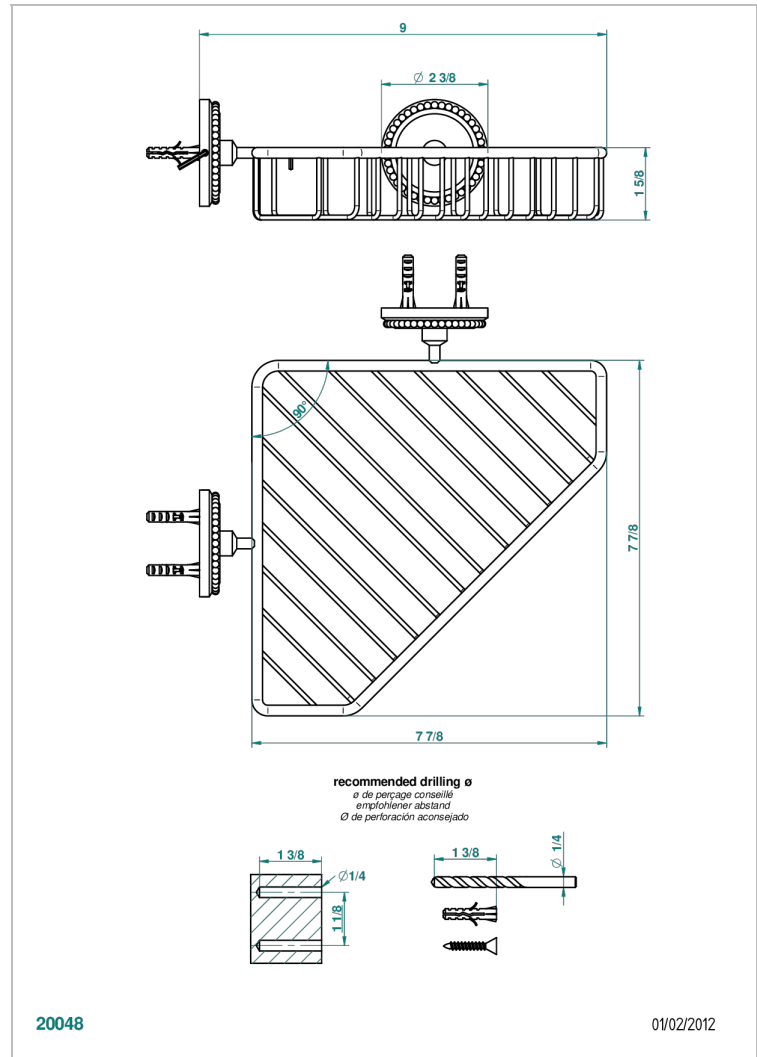

AMOUR DE TRIANON

G24-3623

Corner soap dish with flanges, 200 x 200 mm

THG[®]
PARIS

CHARACTERISTIC

- Amour de Trianon
- Corner soap dish with flanges, 200 x 200 mm

AVAILABLE FINITIONS

Antique nickel - H28
Black ceram - D30
Lacquered light bronze - D01
Matt chrome - C02
Matt gold - F07
Matt nickel (color finish) - C01