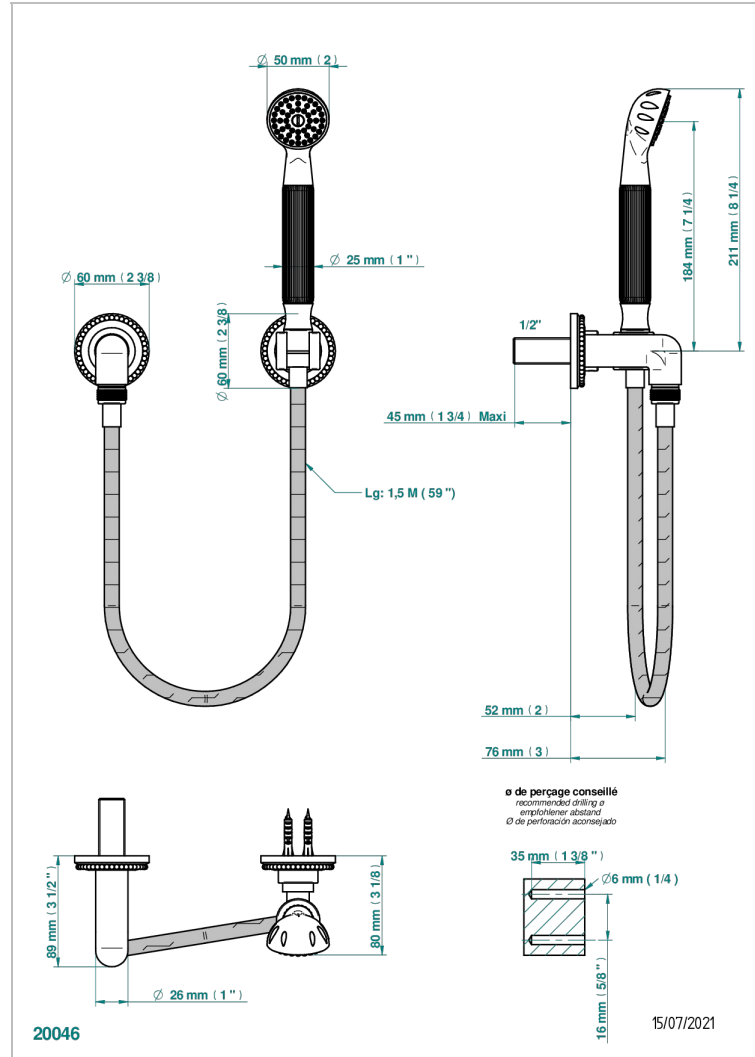

AMOUR DE TRIANON

G24-52

Wall mounted stylised handshower, hose, fix hook and elbow

CHARACTERISTIC

- Amour de Trianon
- Wall mounted stylised handshower, hose, fix hook and elbow

TECHNICAL SPECS

- Recommandé : 3 bars (max. 5 bars) - Advised : 43,5 psi (max. 72 psi)
- 9,5 l/min à 3 bars (2.5 gpm at 43.5 psi)

AVAILABLE FINITIONS

Antique nickel - H28
Black ceram - D30
Lacquered light bronze - D01
Matt chrome - C02
Matt gold - F07
Matt nickel (color finish) - C01

Polished chrome (color finish) - A02
Polished chrome / Polished gold (color finish) - G02
Polished gold (color finish) - F01
Polished nickel - B01
Soft gold - F30
Soft matt gold - F31

Varnished matt antique red copper (color finish) - H07