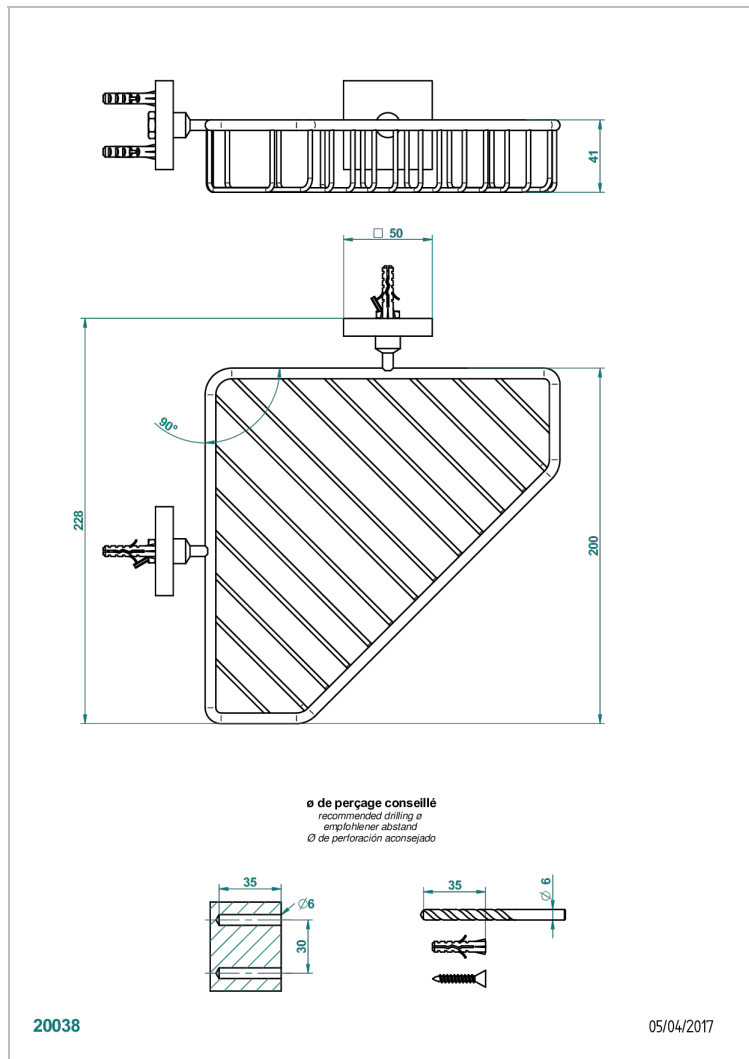

PROFIL BLACK ONYX WITH LEVER HANDLES

A6P-3623

Large corner soap basket, wall mounted

CHARACTERISTIC

- Profil Black Onyx with lever handles
- Large corner soap basket, wall mounted

AVAILABLE FINITIONS

Black ceram - D30