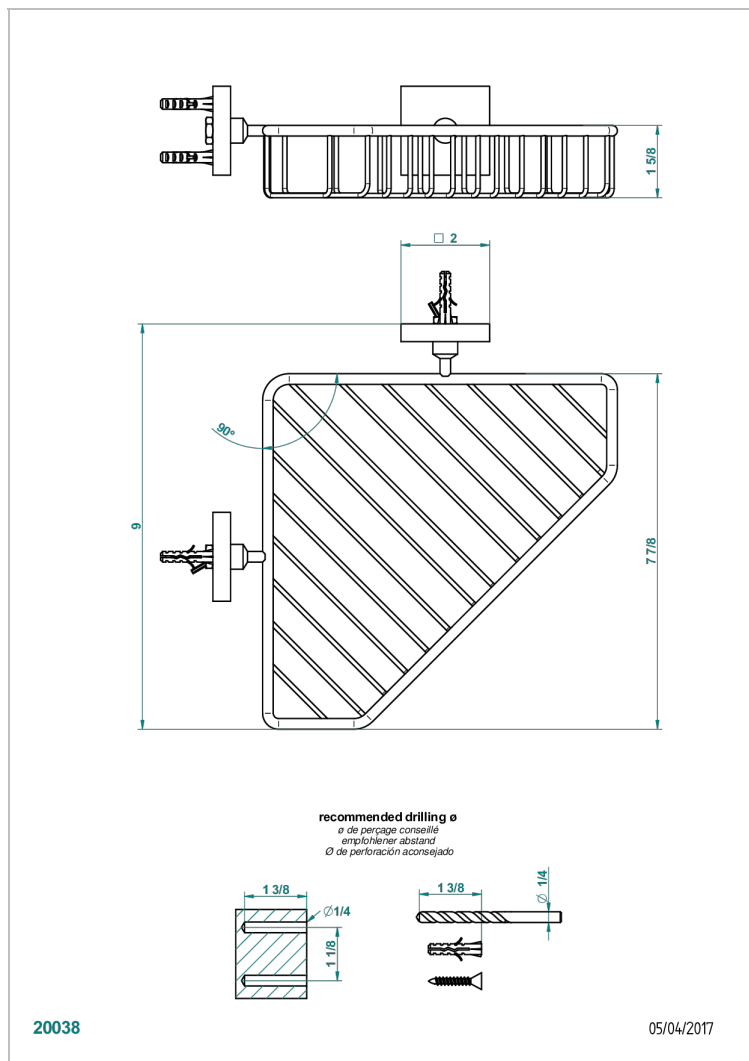

PROFIL BLACK ONYX WITH LEVER HANDLES

A6P-3623

Large corner soap basket, wall mounted

CHARACTERISTIC

- Profil Black Onyx with lever handles
- Large corner soap basket, wall mounted

AVAILABLE FINITIONS

Black ceram - D30