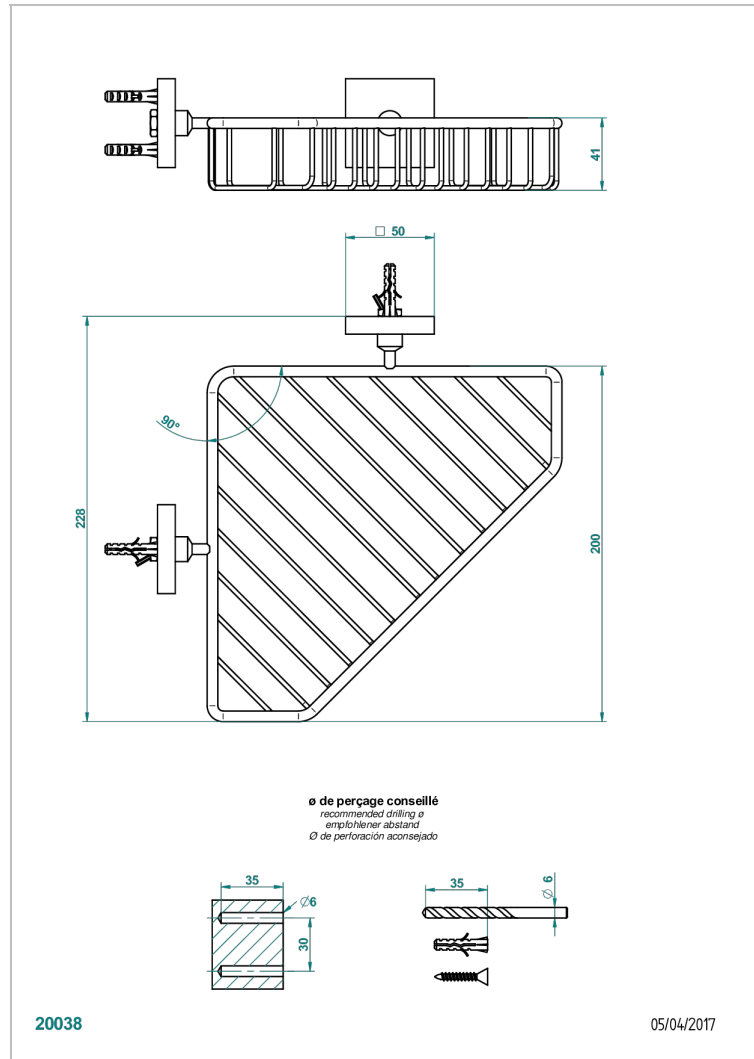

PROFIL BLACK ONYX WITH LEVER

A6P-3623

Corner soap dish with flanges, 200 x 200 mm

CHARACTERISTIC

- Profil Black Onyx with lever
- Corner soap dish with flanges, 200 x 200 mm

AVAILABLE FINITIONS

Antique nickel - H28
Black ceram - D30
Blush PVD - H62
Brass color PVD - H49
Brown bronze color PVD - F33
Gold color PVD - H52