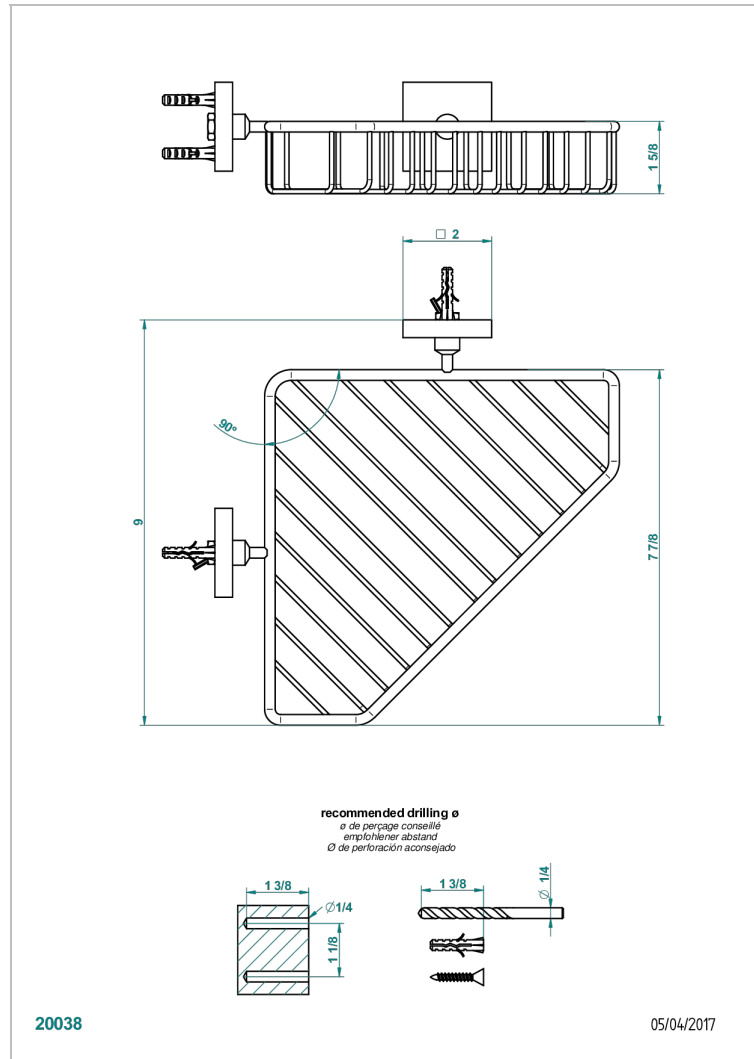

PROFIL BLACK ONYX WITH LEVER

A6P-3623

Corner soap dish with flanges, 200 x 200 mm

CHARACTERISTIC

- Profil Black Onyx with lever
- Corner soap dish with flanges, 200 x 200 mm

AVAILABLE FINITIONS

Antique nickel - H28
 Black ceram - D30
 Blush PVD - H62
 Brass color PVD - H49
 Brown bronze color PVD - F33
 Gold color PVD - H52