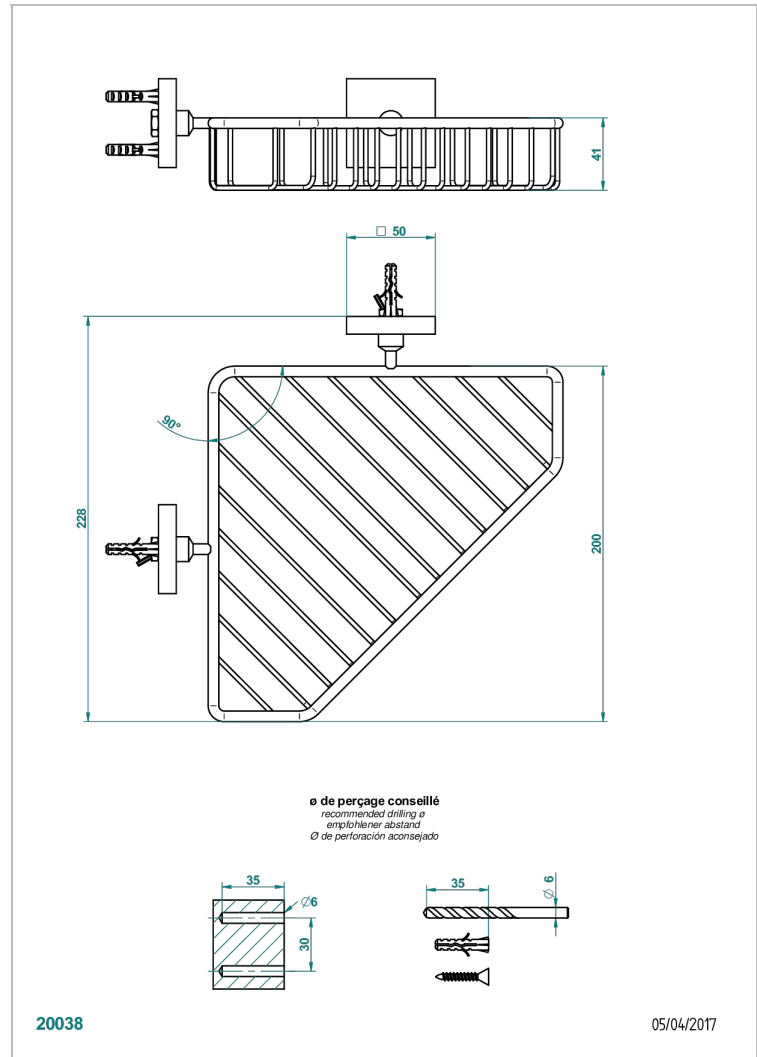

PROFIL BLACK ONYX

A6N-3623

Corner soap dish with flanges, 200 x 200 mm

CHARACTERISTIC

- Profil Black Onyx
- Corner soap dish with flanges, 200 x 200 mm

AVAILABLE FINITIONS

Antique nickel - H28
Black ceram - D30
Blush PVD - H62
Brass color PVD - H49
Brown bronze color PVD - F33
Gold color PVD - H52