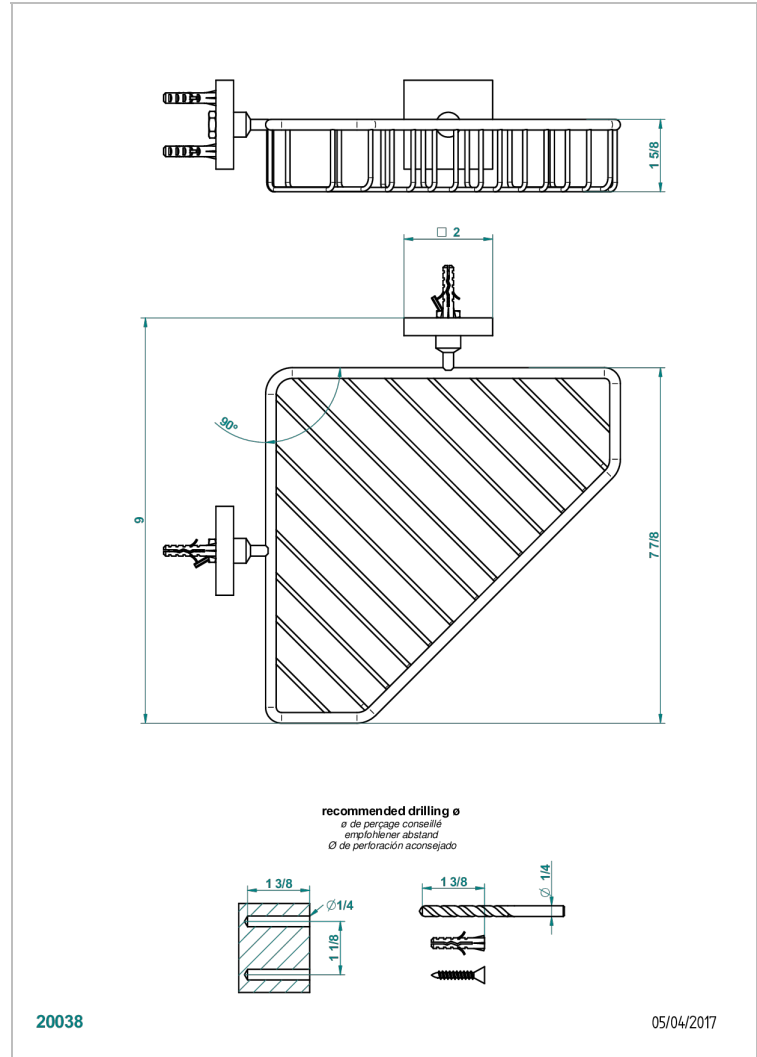

PROFIL BLACK ONYX

A6N-3623

Corner soap dish with flanges, 200 x 200 mm

CHARACTERISTIC

- Profil Black Onyx
- Corner soap dish with flanges, 200 x 200 mm

AVAILABLE FINITIONS

Antique nickel - H28
 Black ceram - D30
 Blush PVD - H62
 Brass color PVD - H49
 Brown bronze color PVD - F33
 Gold color PVD - H52