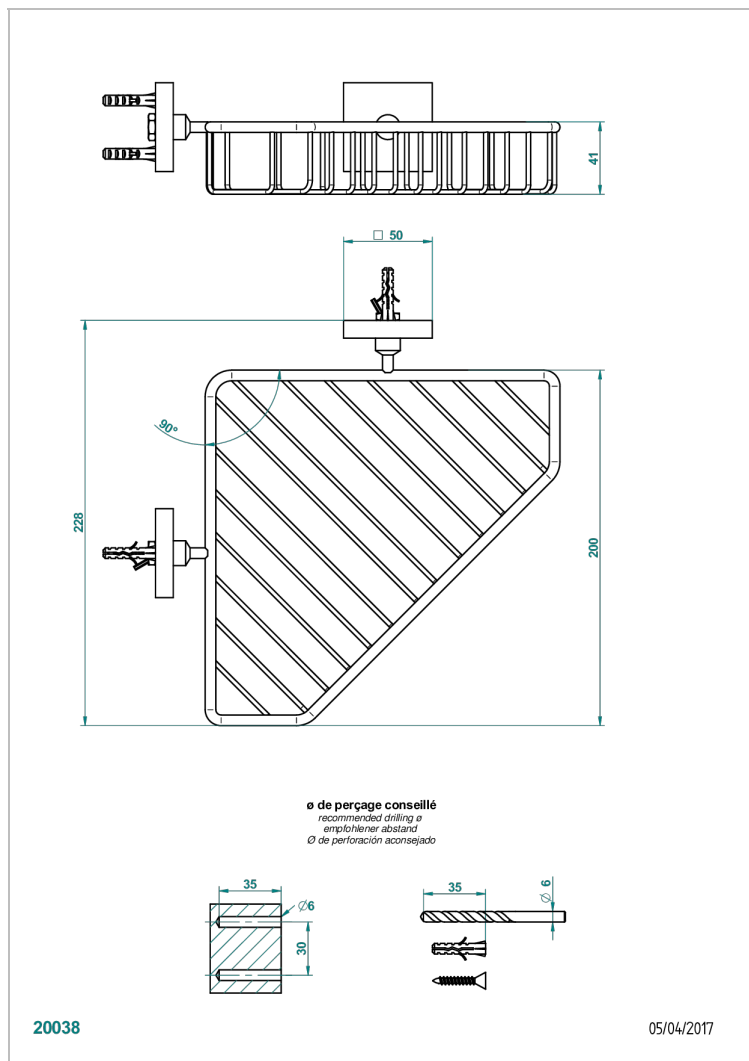

PROFIL LALIQUE CLEAR CRYSTAL WITH LEVER

A6H-3623

Corner soap dish with flanges, 200 x 200 mm

CHARACTERISTIC

- Profil Lalique Clear crystal with lever
- Corner soap dish with flanges, 200 x 200 mm

AVAILABLE FINITIONS