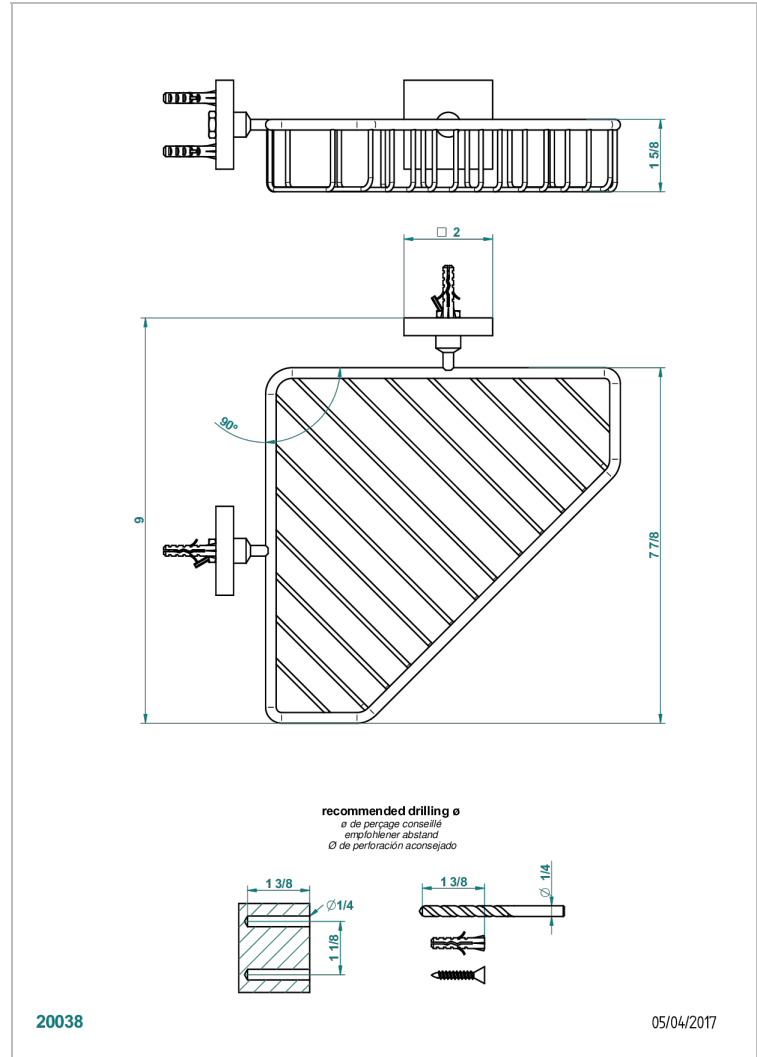

PROFIL LALIQUE CLEAR CRYSTAL WITH LEVER

A6H-3623

Corner soap dish with flanges, 200 x 200 mm

CHARACTERISTIC

- Profil Lalique Clear crystal with lever
- Corner soap dish with flanges, 200 x 200 mm

AVAILABLE FINITIONS