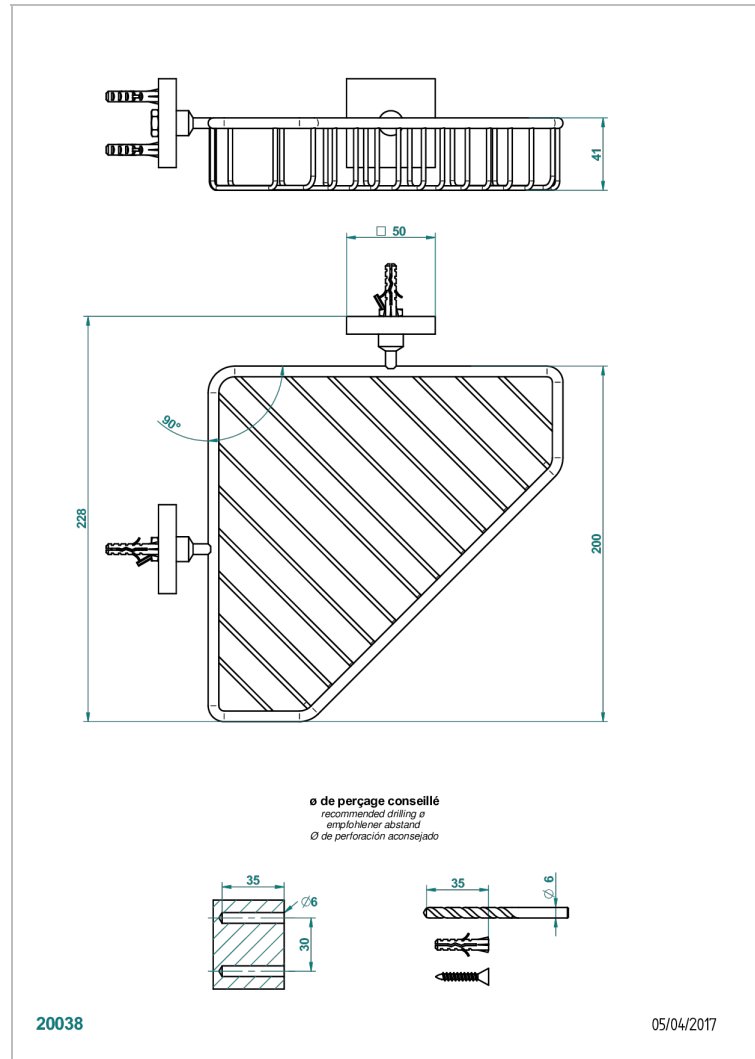

PROFIL LALIQUE CLEAR CRYSTAL

A6G-3623

Large corner soap basket, wall mounted

THG[®]
PARIS

CHARACTERISTIC

- Profil Lalique Clear crystal
- Large corner soap basket, wall mounted

AVAILABLE FINITIONS

Black ceram - D30
Blush PVD - H62
Brass color PVD - H49
Brown bronze color PVD - F33
Chrome polished - A02
Chrome polished / gold polished - G02