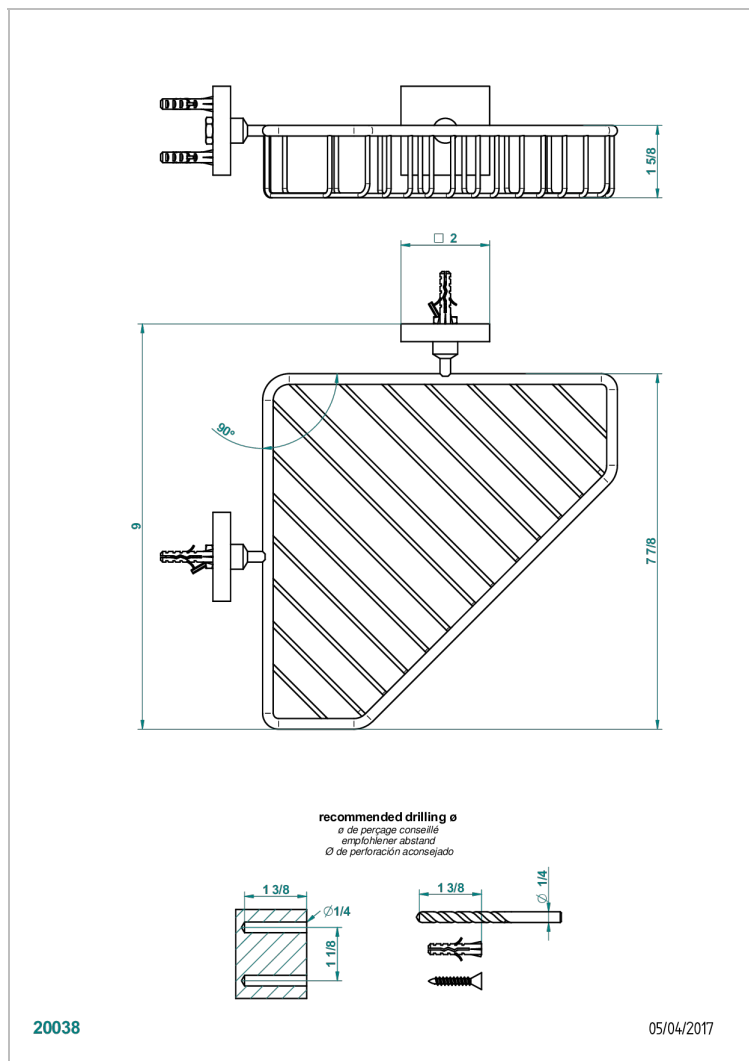

# PROFIL LALIQUE CLEAR CRYSTAL

A6G-3623

Large corner soap basket, wall mounted

THG<sup>®</sup>  
PARIS

## CHARACTERISTIC

- Profil Lalique Clear crystal
- Large corner soap basket, wall mounted