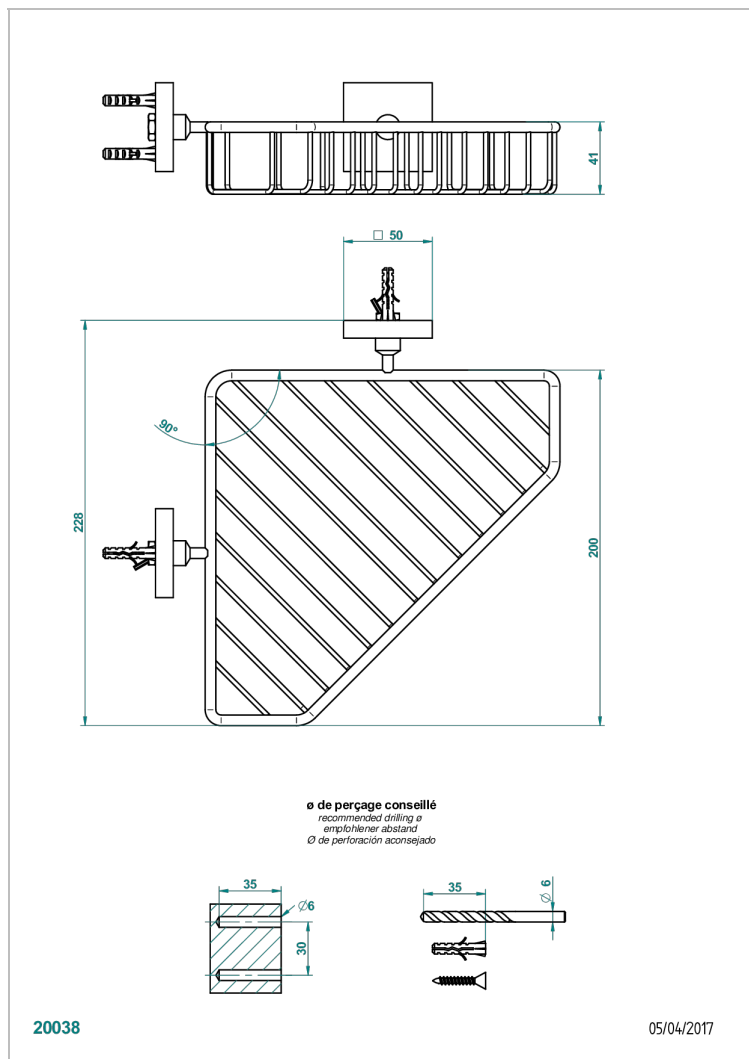

PROFIL LALIQUE CLEAR CRYSTAL

A6G-3623

Corner soap dish with flanges, 200 x 200 mm

THG[®]
PARIS

CHARACTERISTIC

- Profil Lalique Clear crystal
- Corner soap dish with flanges, 200 x 200 mm

AVAILABLE FINITIONS