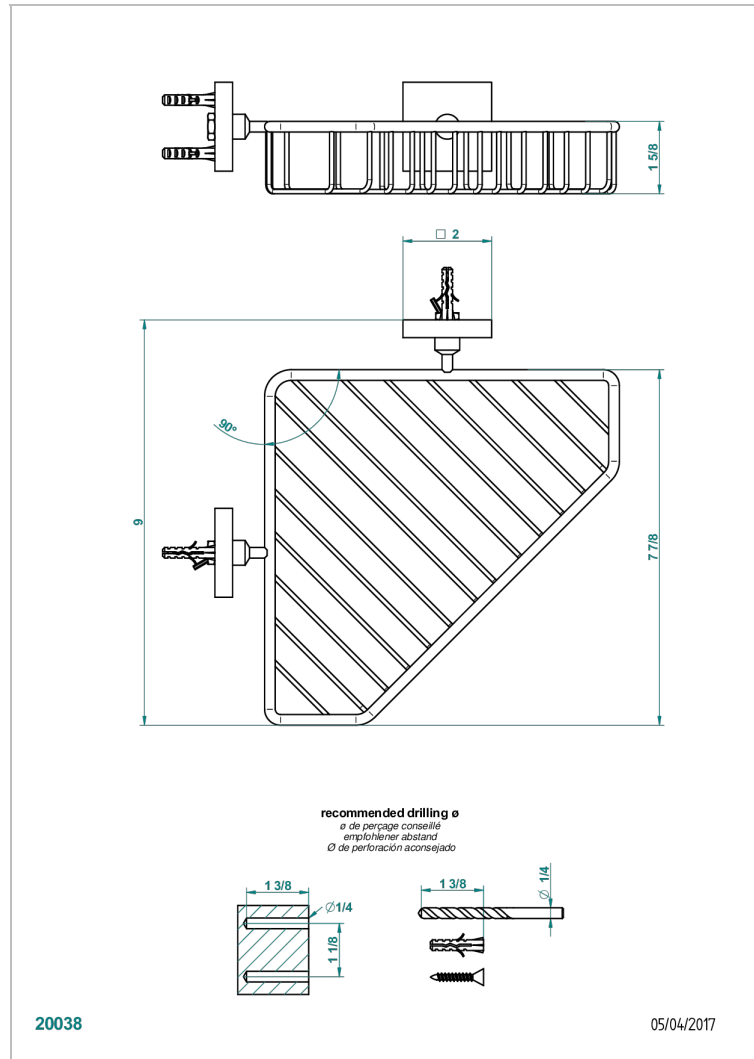

# PROFIL LALIQUE CLEAR CRYSTAL

A6G-3623

Corner soap dish with flanges, 200 x 200 mm

## CHARACTERISTIC

- Profil Lalique Clear crystal
- Corner soap dish with flanges, 200 x 200 mm