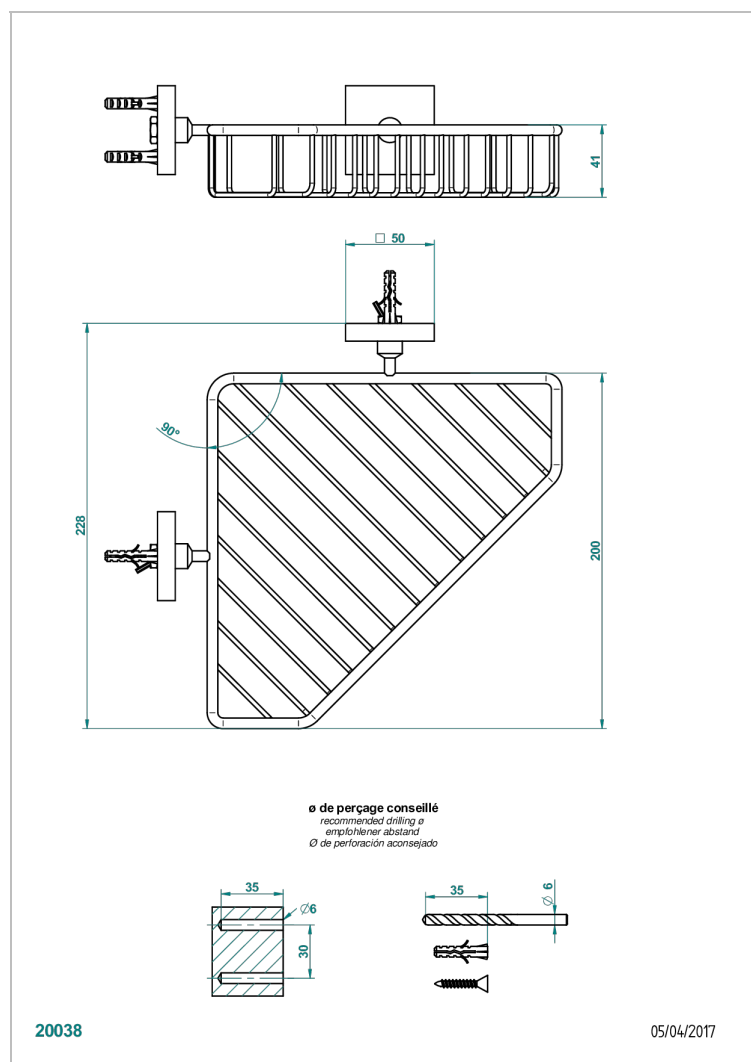

# PROFIL METAL WITH LEVER HANDLES

A6B-3623

Large corner soap basket, wall mounted

## CHARACTERISTIC

- Profil Metal with lever handles
- Large corner soap basket, wall mounted