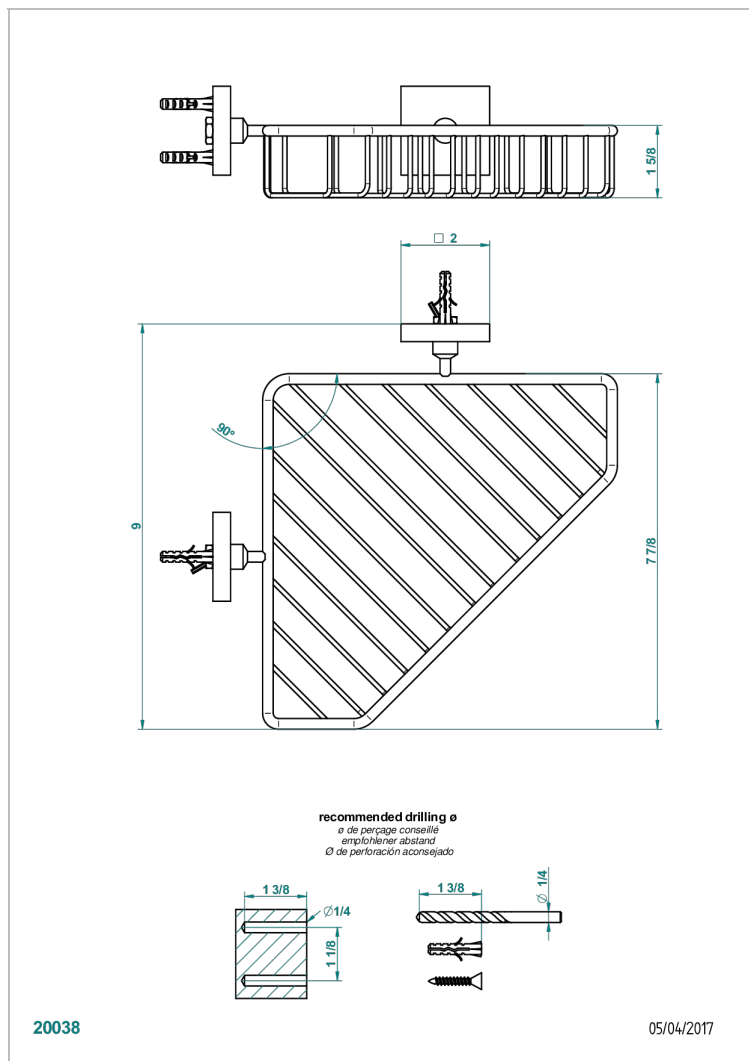

# PROFIL METAL WITH LEVER HANDLES

A6B-3623

Large corner soap basket, wall mounted

## CHARACTERISTIC

- Profil Metal with lever handles
- Large corner soap basket, wall mounted