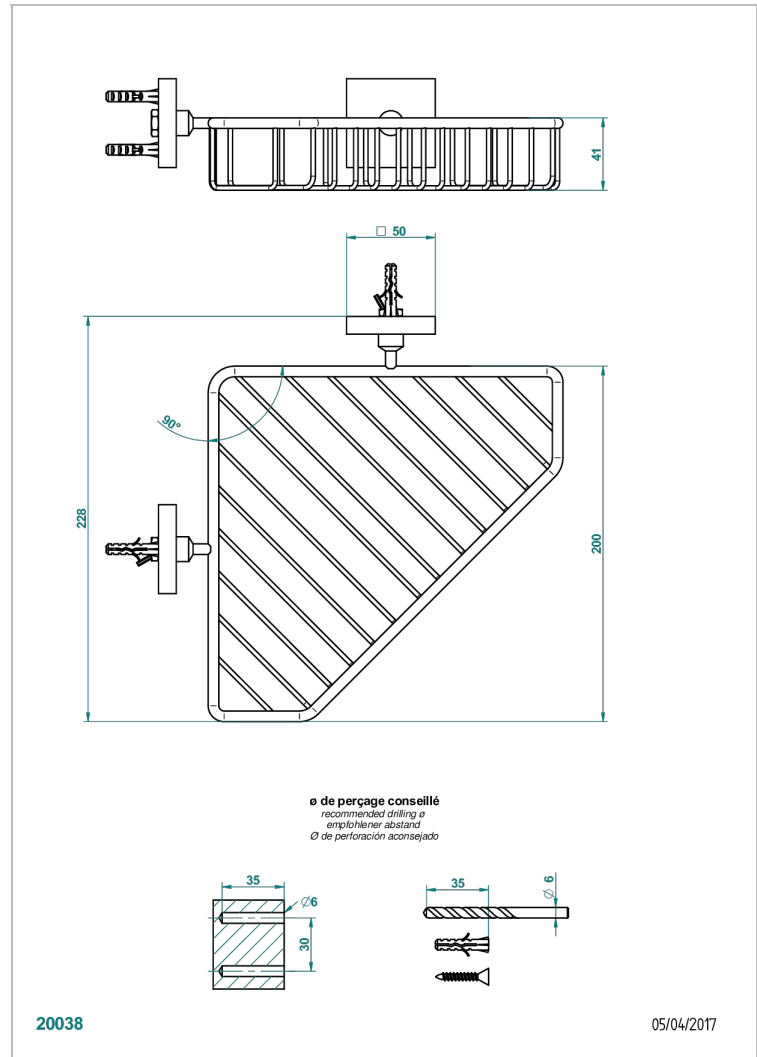

PROFIL METAL WITH LEVER

A6B-3623

Corner soap dish with flanges, 200 x 200 mm

CHARACTERISTIC

- Profil Metal with lever
- Corner soap dish with flanges, 200 x 200 mm

AVAILABLE FINITIONS

Antique nickel - H28
Black ceram - D30
Blush PVD - H62
Brass color PVD - H49
Brown bronze color PVD - F33
Gold color PVD - H52