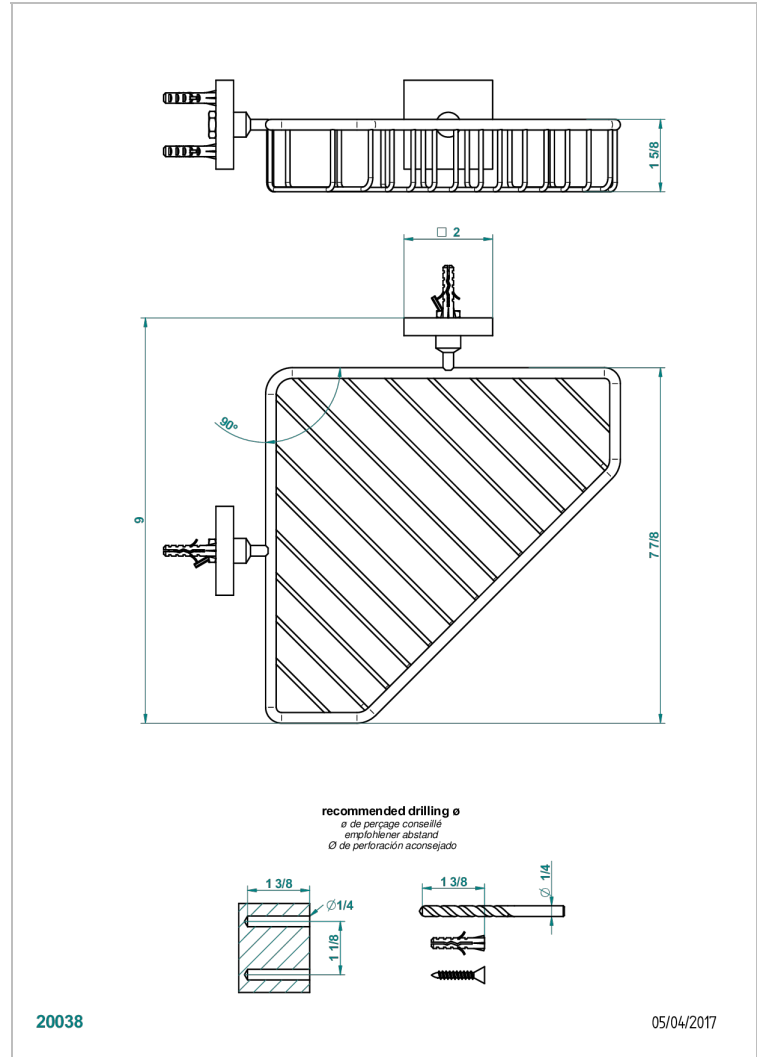

# PROFIL METAL WITH LEVER

A6B-3623

Corner soap dish with flanges, 200 x 200 mm

20038

05/04/2017

## CHARACTERISTIC

- Profil Metal with lever
- Corner soap dish with flanges, 200 x 200 mm