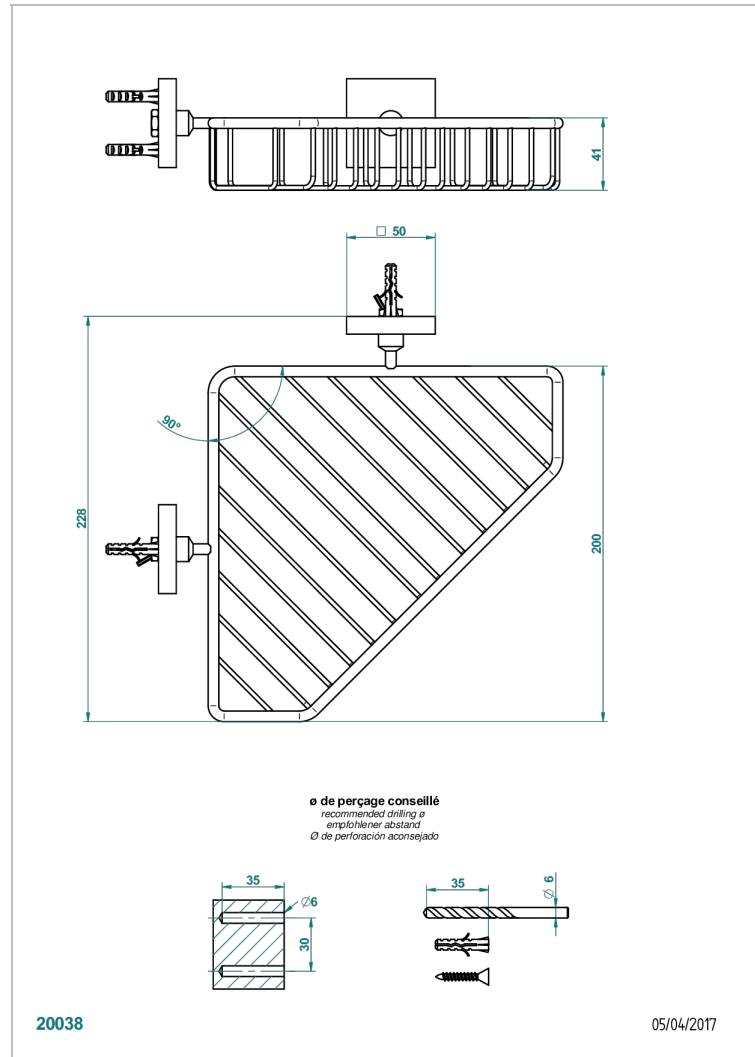

# PROFIL METAL

A6A-3623

Large corner soap basket, wall mounted

## CHARACTERISTIC

- Profil Metal
- Large corner soap basket, wall mounted