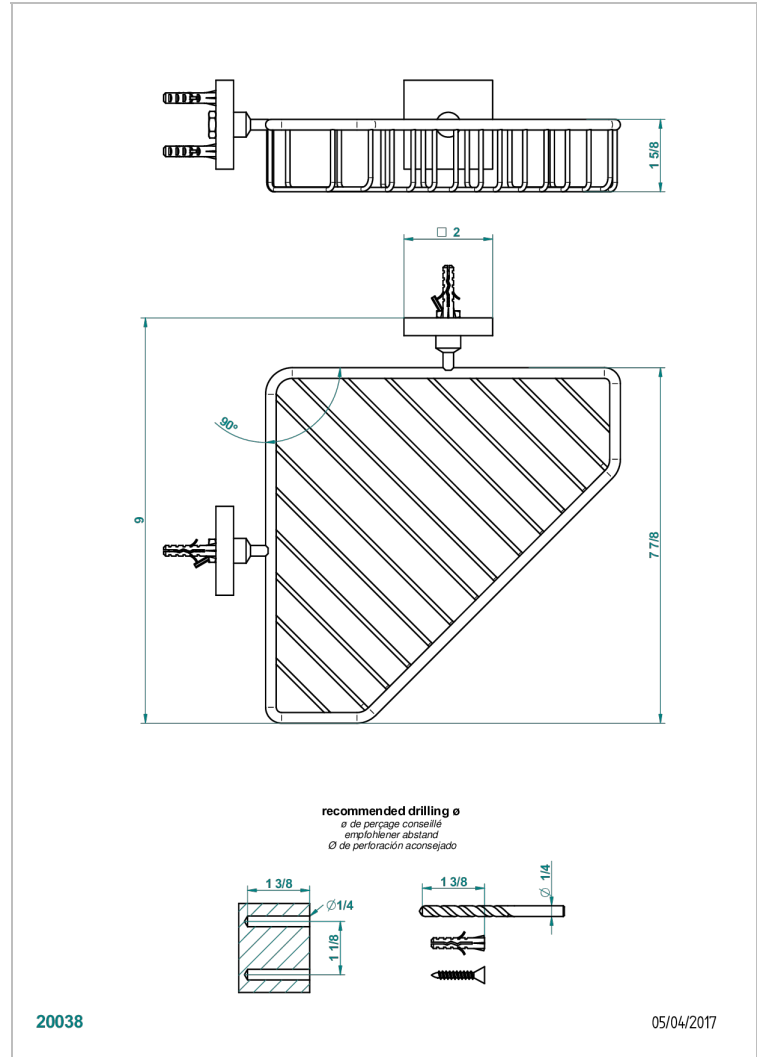

PROFIL METAL

A6A-3623

Large corner soap basket, wall mounted

THG[®]
PARIS

20038

05/04/2017

CHARACTERISTIC

- Profil Metal
- Large corner soap basket, wall mounted