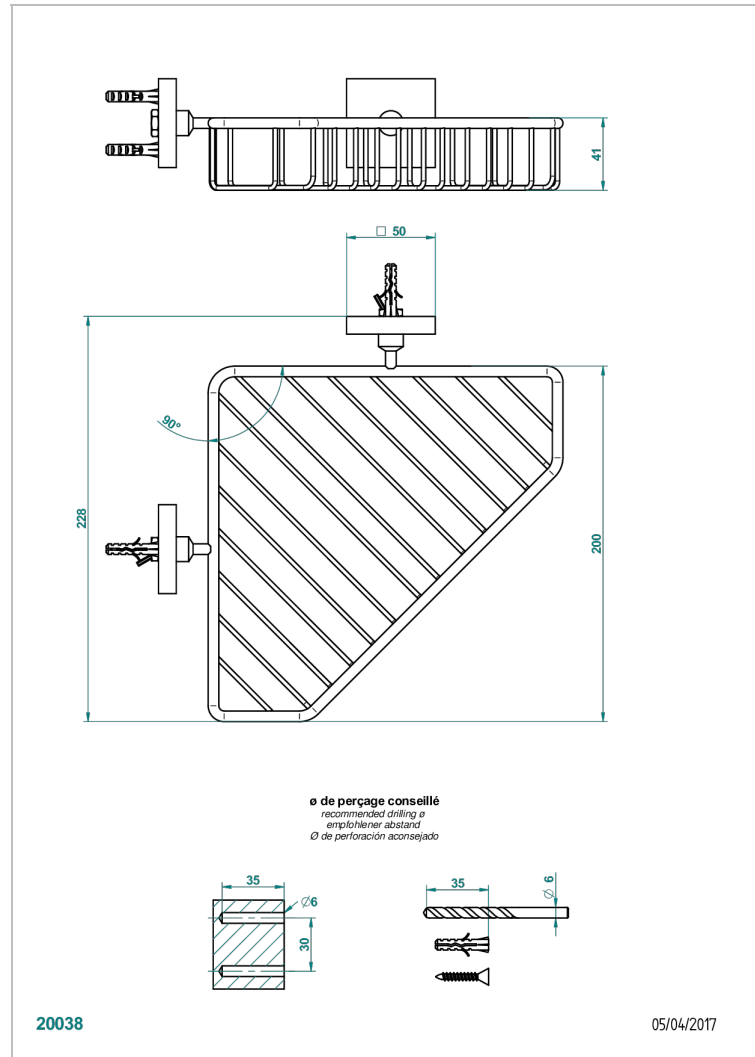

PROFIL METAL

A6A-3623

Corner soap dish with flanges, 200 x 200 mm

CHARACTERISTIC

- Profil Metal
- Corner soap dish with flanges, 200 x 200 mm

AVAILABLE FINITIONS

Antique nickel - H28
Black ceram - D30
Blush PVD - H62
Brass color PVD - H49
Brown bronze color PVD - F33
Gold color PVD - H52