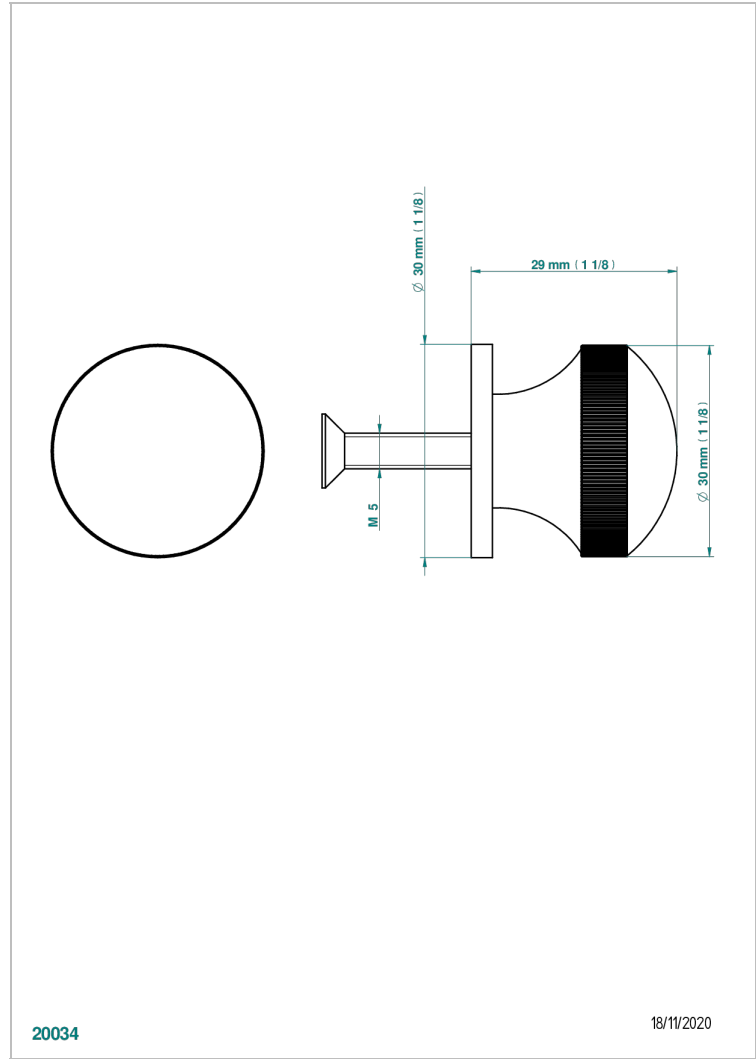

ART DECO WITH LEVER

A55-26BP

Medium size knob

THG[®]
PARIS

CHARACTERISTIC

- Art Déco with lever
- Medium size knob

AVAILABLE FINITIONS

Antique nickel - H28
Black ceram - D30
Blush PVD - H62
Brass color PVD - H49
Brown bronze color PVD - F33
Gold color PVD - H52