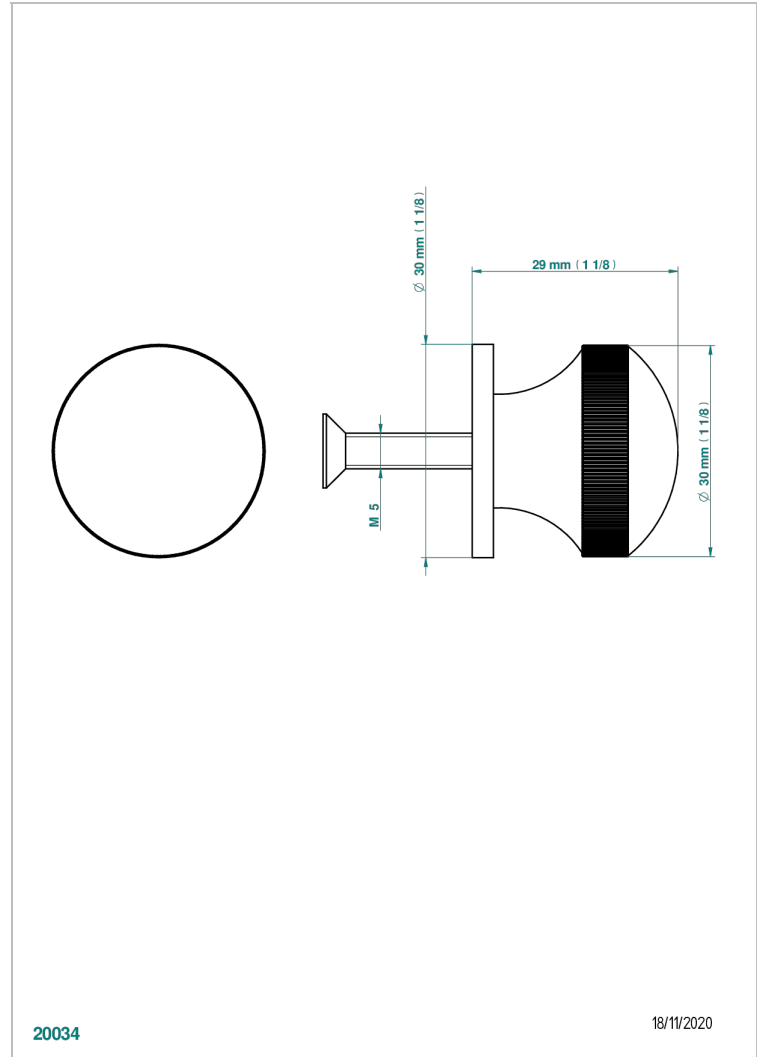

ART DECO WITH LEVER

A55-26BP

Medium size knob

THG[®]
PARIS

20034

18/11/2020

CHARACTERISTIC

- Art Déco with lever
- Medium size knob

AVAILABLE FINITIONS

Antique nickel - H28
Black ceram - D30
Blush PVD - H62
Brass color PVD - H49
Brown bronze color PVD - F33
Gold color PVD - H52

Graphite PVD - H64
Lacquered light bronze - D01
Matt Umber PVD - H67
Matt blush PVD - H60
Matt brass color PVD - H50
Matt brown bronze color PVD - F34