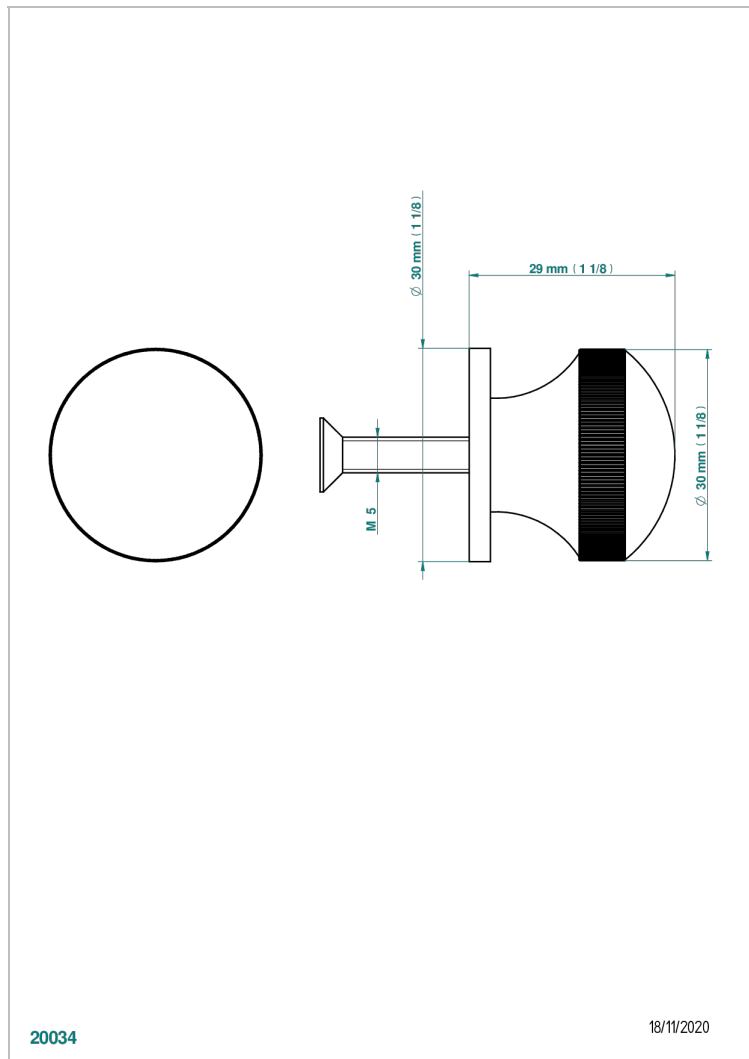

ART DECO WITH LEVER

A55-26BP

中号按钮

THG[®]
PARIS

特色

- Art Déco with lever
- 中号按钮

可选饰面

Black ceram - D30
Blush PVD - H62
Graphite PVD - H64
Matt Umber PVD - H67
Matt blush PVD - H60
Matt graphite PVD - H65