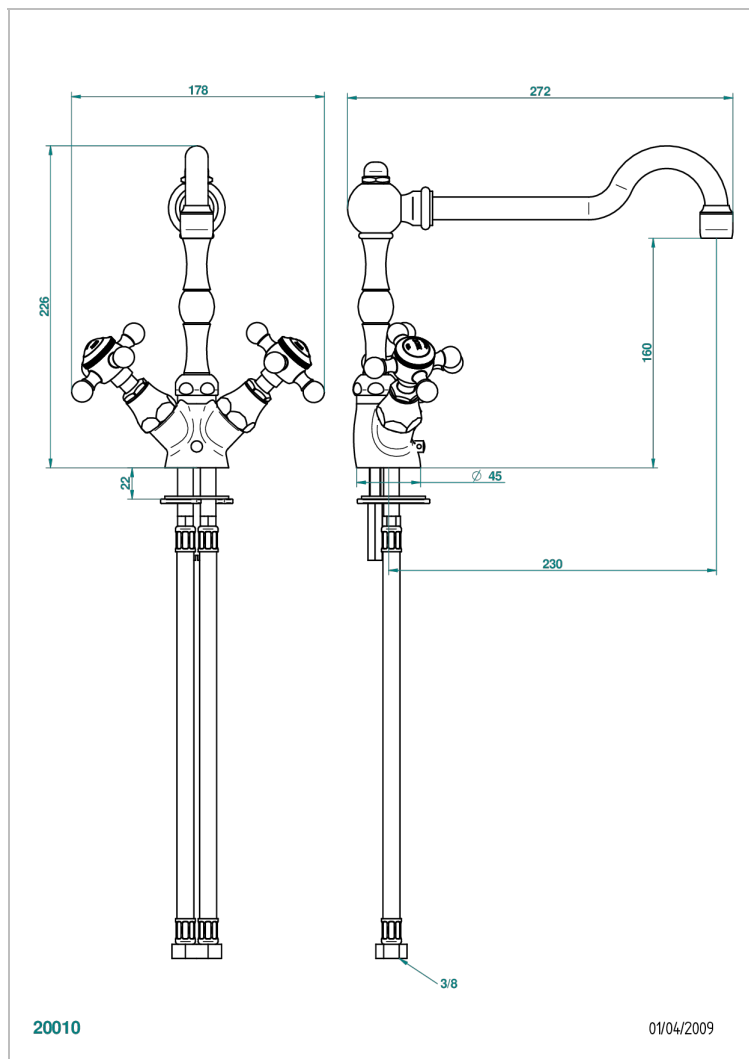

1900 KITCHEN

G76-4184

One-hole sink mixer with swivel spout

THG[®]
PARIS

CHARACTERISTIC

- ACS : 22ACCLY430

STANDARDS

TECHNICAL SPECS

- Recommandé : 3 bars (max. 5 bars) - Advised : 43,5 psi (max. 72 psi)
- 15 l/min à 3 bars (4 gpm at 43.5 psi)

AVAILABLE FINITIONS

Black ceram - D30
Blush PVD - H62
Brass color PVD - H49
Brown bronze color PVD - F33
Gold color PVD - H52
Graphite PVD - H64