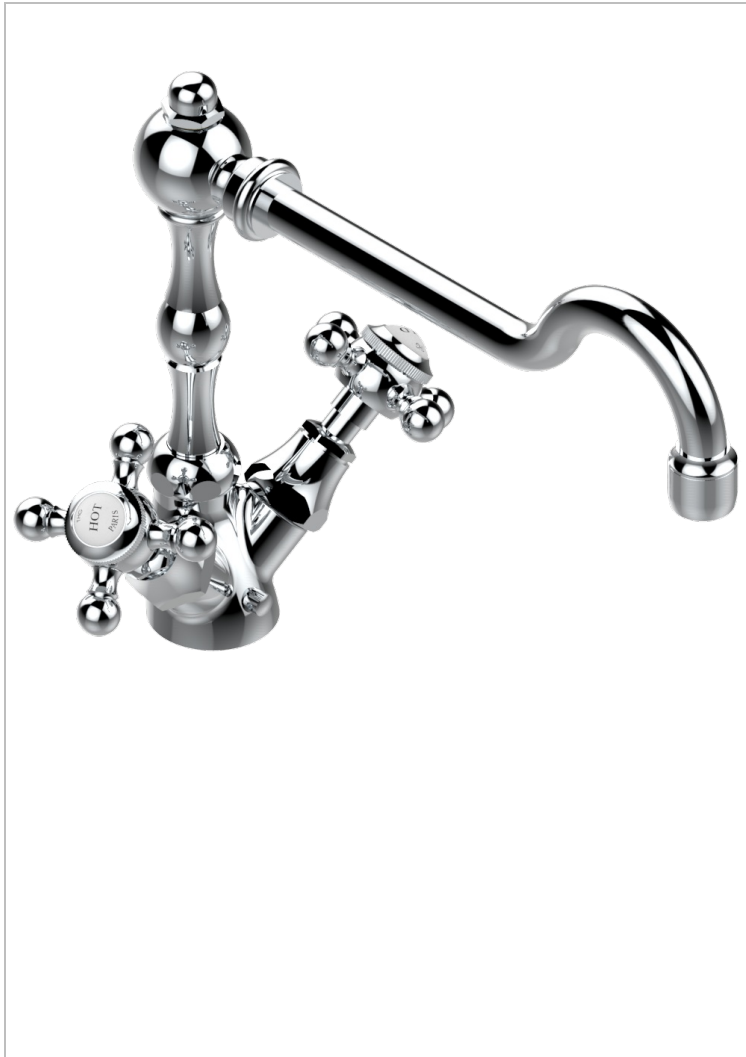

1900 KITCHEN

G76-4184

One-hole sink mixer with swivel spout

THG[®]
PARIS

CHARACTERISTIC

- ACS : 22ACCLY430

STANDARDS

TECHNICAL SPECS

- Recommandé : 3 bars (max. 5 bars) - Advised : 43,5 psi (max. 72 psi)
- 15 l/min à 3 bars (4 gpm at 43.5 psi)

AVAILABLE FINITIONS

Black ceram - D30
Blush PVD - H62
Brass color PVD - H49
Brown bronze color PVD - F33
Gold color PVD - H52
Graphite PVD - H64

Lacquered light bronze - D01
Matt Umber PVD - H67
Matt blush PVD - H60
Matt brass color PVD - H50
Matt brown bronze color PVD - F34
Matt gold - F07

Matt gold color PVD - H53
Matt graphite PVD - H65
Matt nickel (color finish) - C01
Matt nickel color PVD - H56
Nickel color PVD - H55
Polished chrome (color finish) - A02

Polished gold (color finish) - F01
Polished nickel - B01
Soft gold - F30
Soft matt gold - F31
Umber PVD - H66