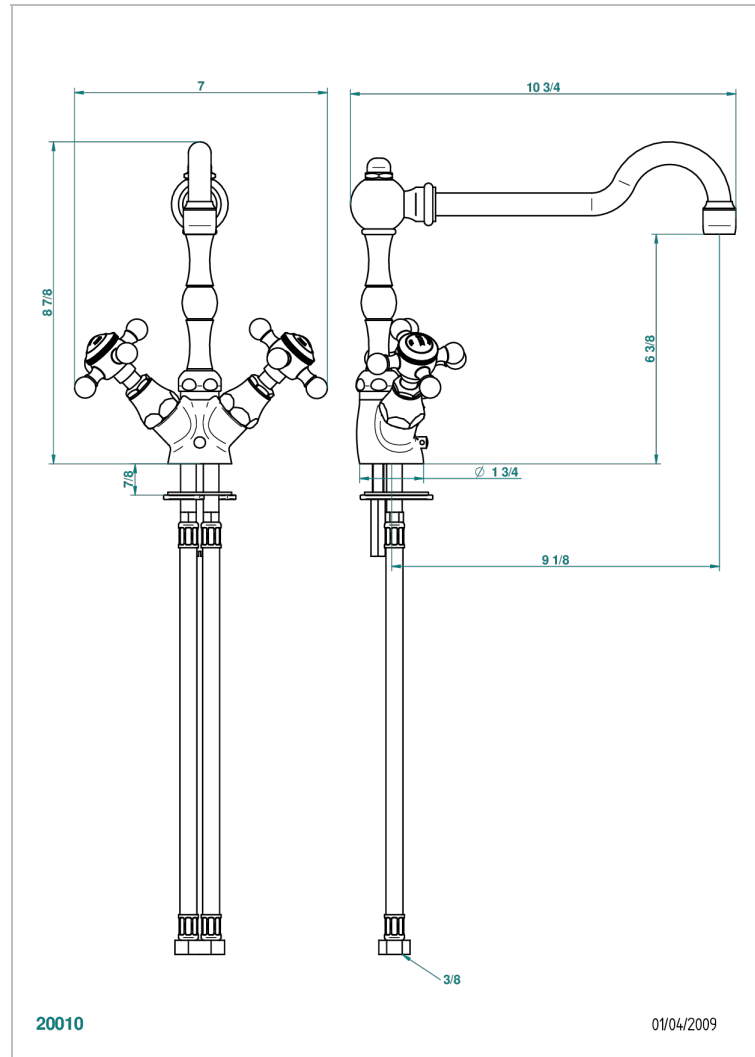

1900 KITCHEN

G76-4184

One-hole sink mixer with swivel spout

THG[®]
PARIS

CHARACTERISTIC

- ACS : 22ACCLY430

STANDARDS

TECHNICAL SPECS

- Recommandé : 3 bars (max. 5 bars) - Advised : 43,5 psi (max. 72 psi)
- 15 l/min à 3 bars (4 gpm at 43.5 psi)

AVAILABLE FINITIONS

Black ceram - D30
Blush PVD - H62
Brass color PVD - H49
Brown bronze color PVD - F33
Gold color PVD - H52
Graphite PVD - H64