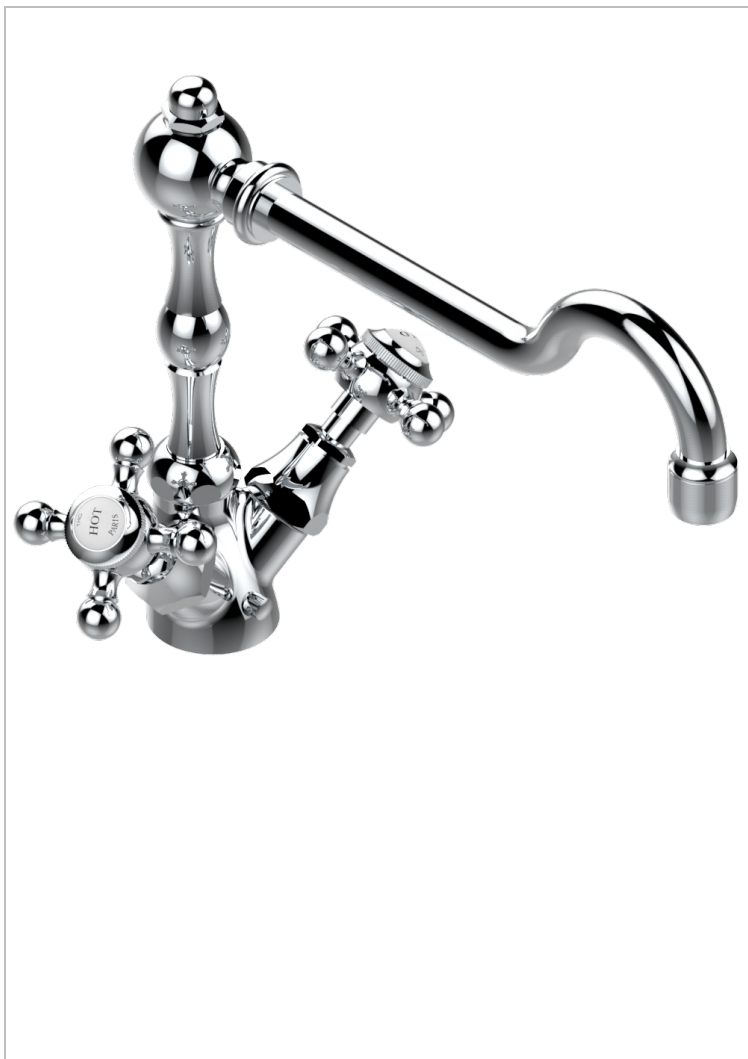

1900 KITCHEN

G76-4184

One-hole sink mixer with swivel spout

THG[®]
PARIS

CHARACTERISTIC

- ACS : 22ACCLY430

STANDARDS

TECHNICAL SPECS

- Recommandé : 3 bars (max. 5 bars) - Advised : 43,5 psi (max. 72 psi)
- 15 l/min à 3 bars (4 gpm at 43.5 psi)

AVAILABLE FINITIONS

Black ceram - D30
Blush PVD - H62
Brass color PVD - H49
Brown bronze color PVD - F33
Gold color PVD - H52
Graphite PVD - H64

Lacquered light bronze - D01
Matt Umber PVD - H67
Matt blush PVD - H60
Matt brass color PVD - H50
Matt brown bronze color PVD - F34
Matt gold - F07

Matt gold color PVD - H53
Matt graphite PVD - H65
Matt nickel (color finish) - C01
Matt nickel color PVD - H56
Nickel color PVD - H55
Polished chrome (color finish) - A02

Polished gold (color finish) - F01
Polished nickel - B01
Soft gold - F30
Soft matt gold - F31
Umber PVD - H66