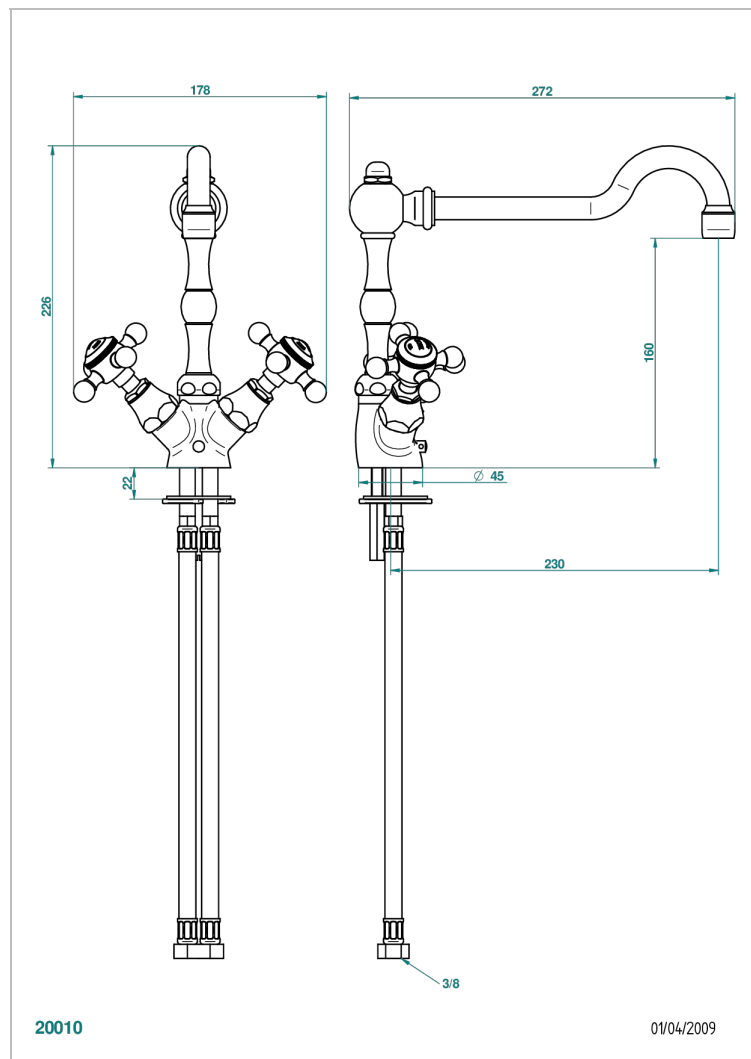

1900 KITCHEN

G76-4184

One-hole sink mixer with swivel spout

THG[®]
PARIS

CHARACTERISTIC

- ACS : 22ACCLY430

STANDARDS

TECHNICAL SPECS

- Recommandé : 3 bars (max. 5 bars) - Advised : 43,5 psi (max. 72 psi)
- 15 l/min à 3 bars (4 gpm at 43.5 psi)

AVAILABLE FINITIONS

Black ceram - D30
Blush PVD - H62
Brass color PVD - H49
Brown bronze color PVD - F33
Gold color PVD - H52
Graphite PVD - H64