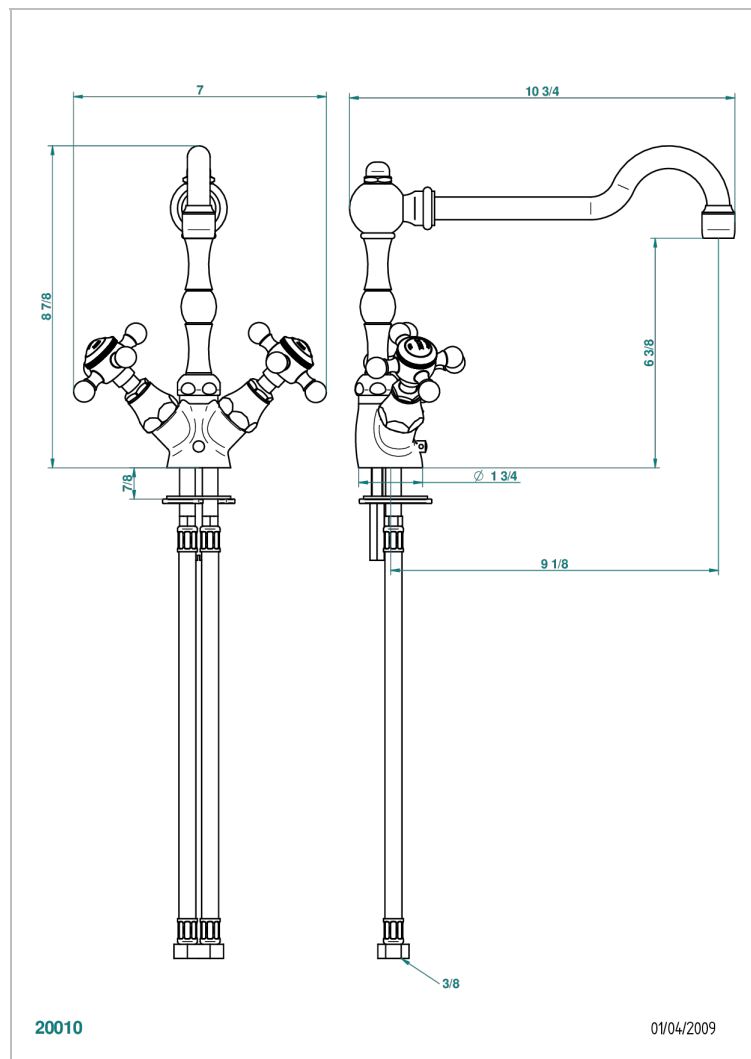

1900 KITCHEN

G76-4184

One-hole sink mixer with swivel spout

THG[®]
PARIS

CHARACTERISTIC

- ACS : 22ACCLY430

STANDARDS

TECHNICAL SPECS

- Recommandé : 3 bars (max. 5 bars) - Advised : 43,5 psi (max. 72 psi)
- 15 l/min à 3 bars (4 gpm at 43.5 psi)

AVAILABLE FINITIONS

Black ceram - D30
Blush PVD - H62
Brass color PVD - H49
Brown bronze color PVD - F33
Gold color PVD - H52
Graphite PVD - H64